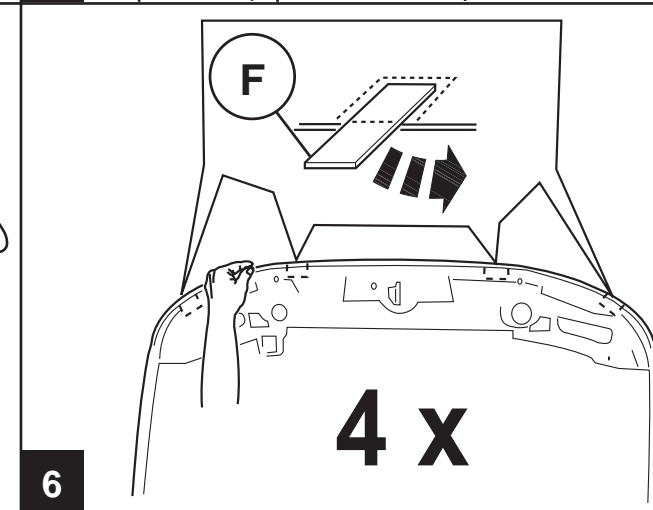

DODGE CALIBER

Hood Protector

Genuine Accessories

1

2

3

4

5

6

DODGE CALIBER

Hood Protector

Genuine Accessories

7

8

9

10

11

12