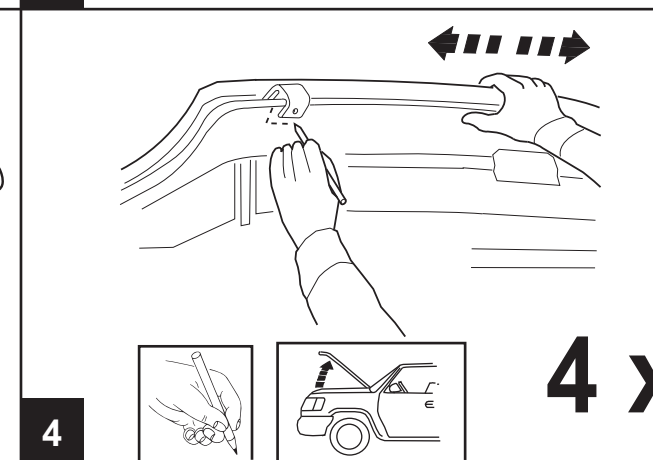

DODGE CALIBER

Hood Protector

Genuine Accessories

1

2

3

4

5

6

DODGE CALIBER

Hood Protector

Genuine Accessories

7

8

9

10

11

12