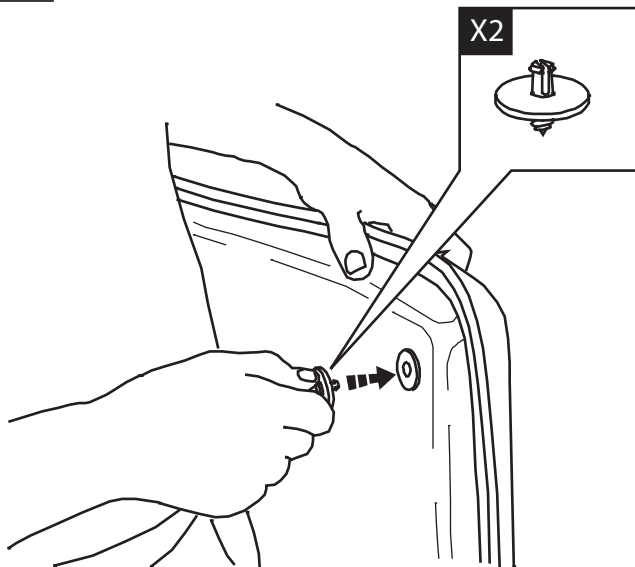

GENUINE ACCESSORIES

GB

Application: Ram
Install parts as shown on illustrations.

E

Aplicación: Ram
Instale las piezas tal como muestran las ilustraciones.

F

Application: Ram
Installer les éléments comme indiqué sur les illustrations.

1