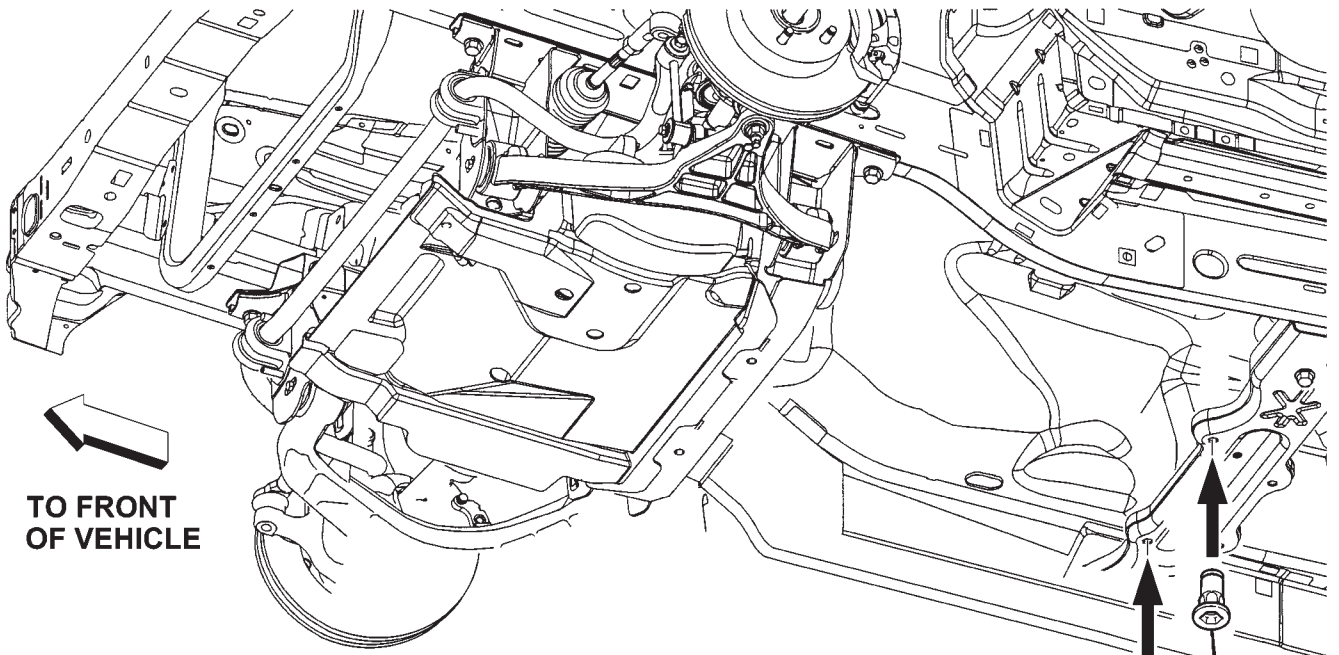

## Transmission Skid Plate

**A**

**B** 2x

**C**

**D** 2x

13mm

17mm

9/16"

TO FRONT  
OF VEHICLE

**1**

2