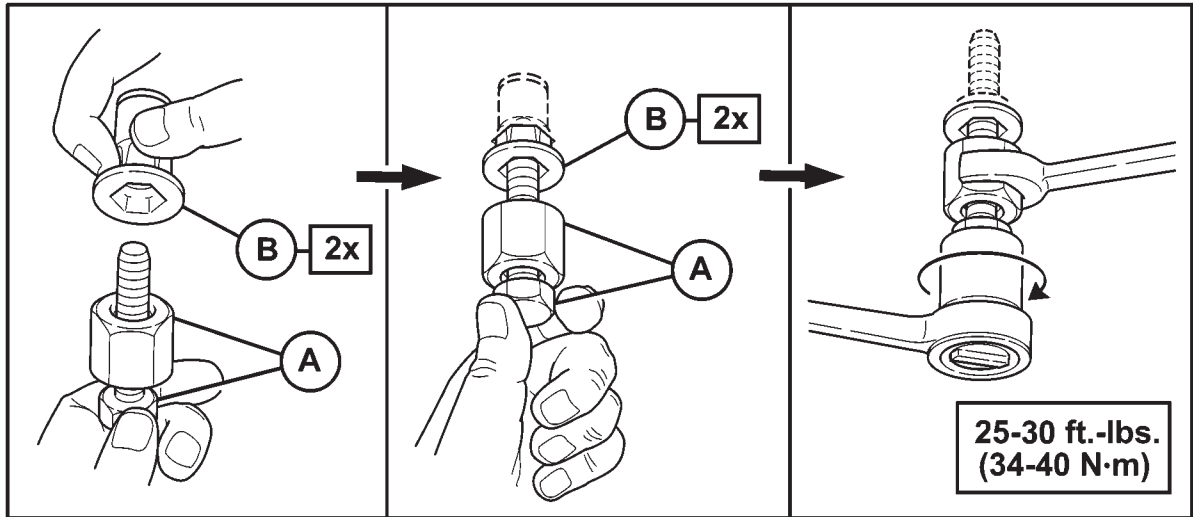

## Transmission Skid Plate

**A**

**B** 2x

**C**

**D** 2x

13mm

17mm

9/16"

TO FRONT  
OF VEHICLE

**1**

2