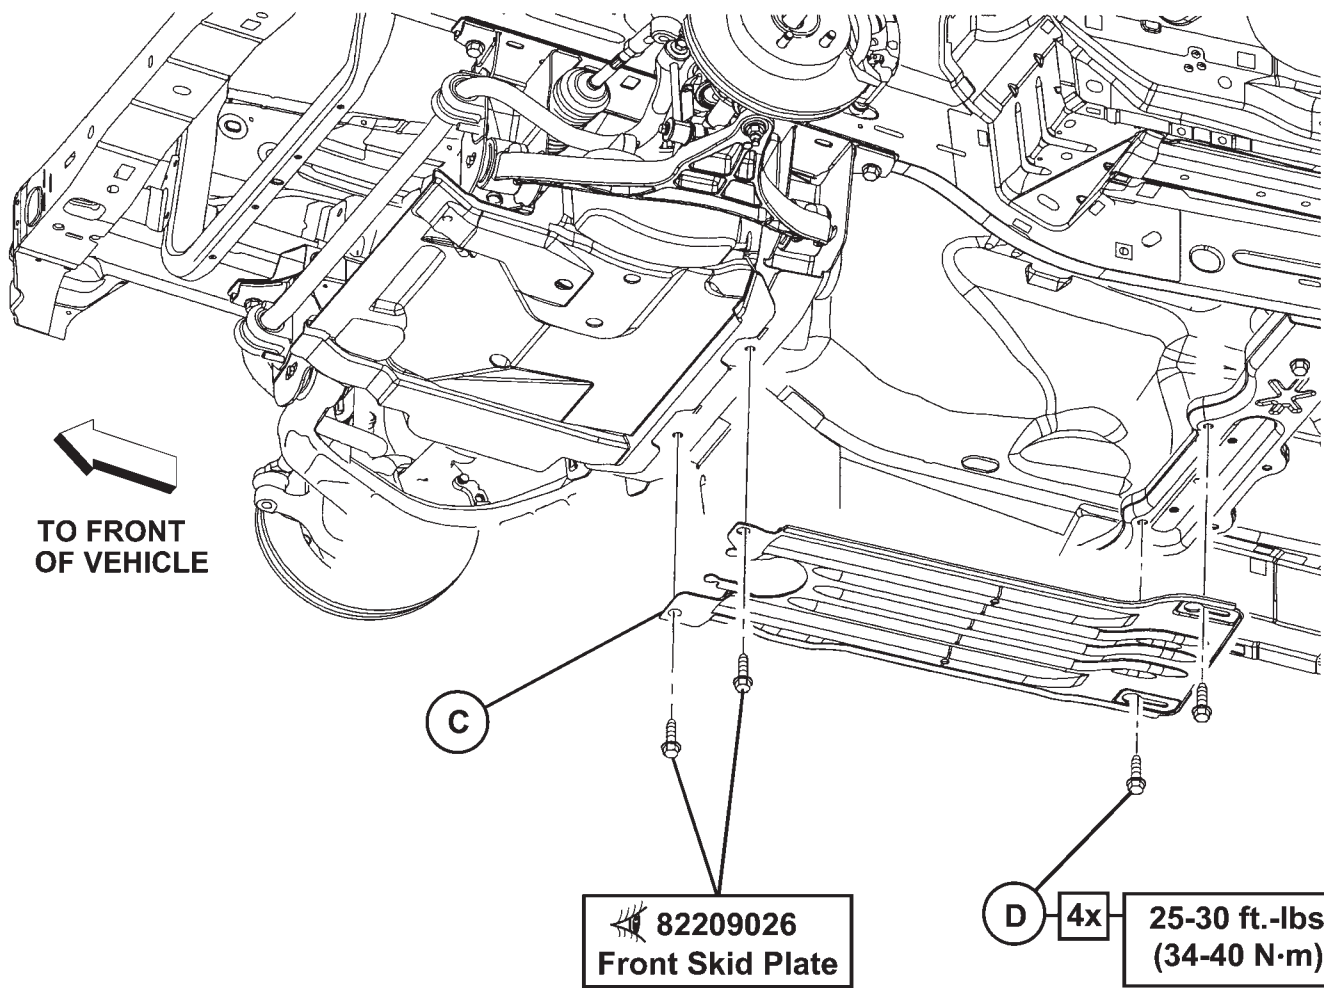

## Transmission Skid Plate

**A**

**B** 2x

**C**

**D** 2x

13mm

17mm

9/16"

TO FRONT  
OF VEHICLE

**1**

2