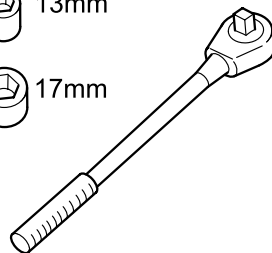

## Transmission Skid Plate

**A**

**B** 2x

**C**

**D** 2x

13mm

17mm

9/16"