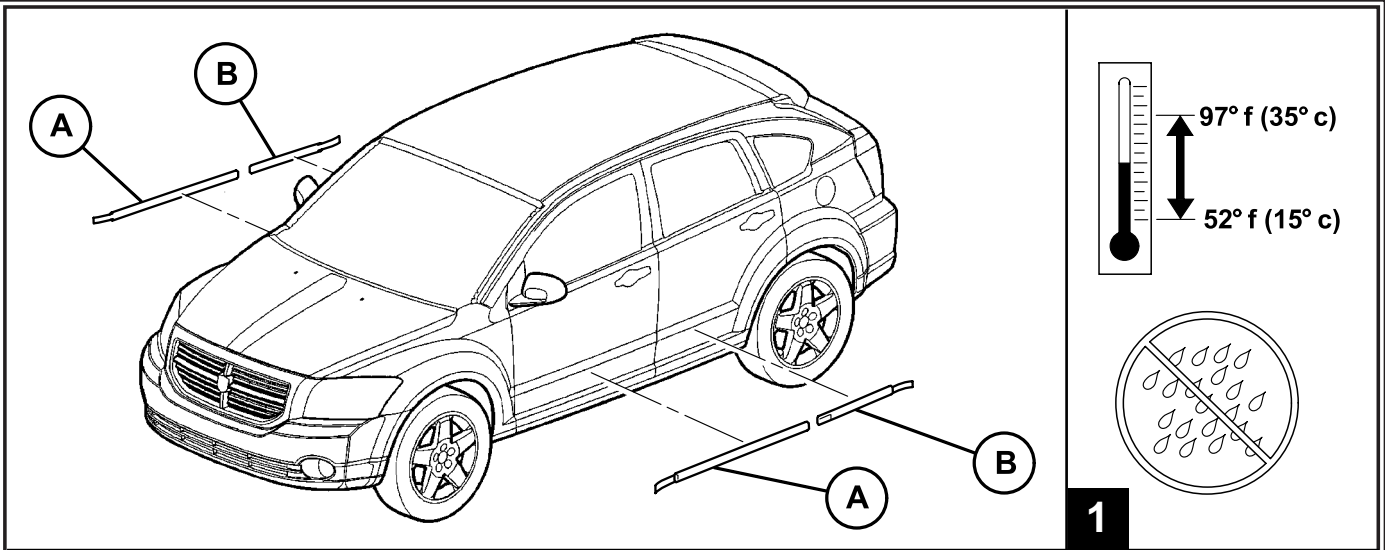

MOPAR®

DODGE CALIBER

Chrome Door Mouldings

2 If vehicle has factory installed mouldings, apply masking tape as shown.

7" (178mm) Reference **8" (203mm) Reference**

4 If vehicle has no mouldings, measure as shown and apply masking tape.