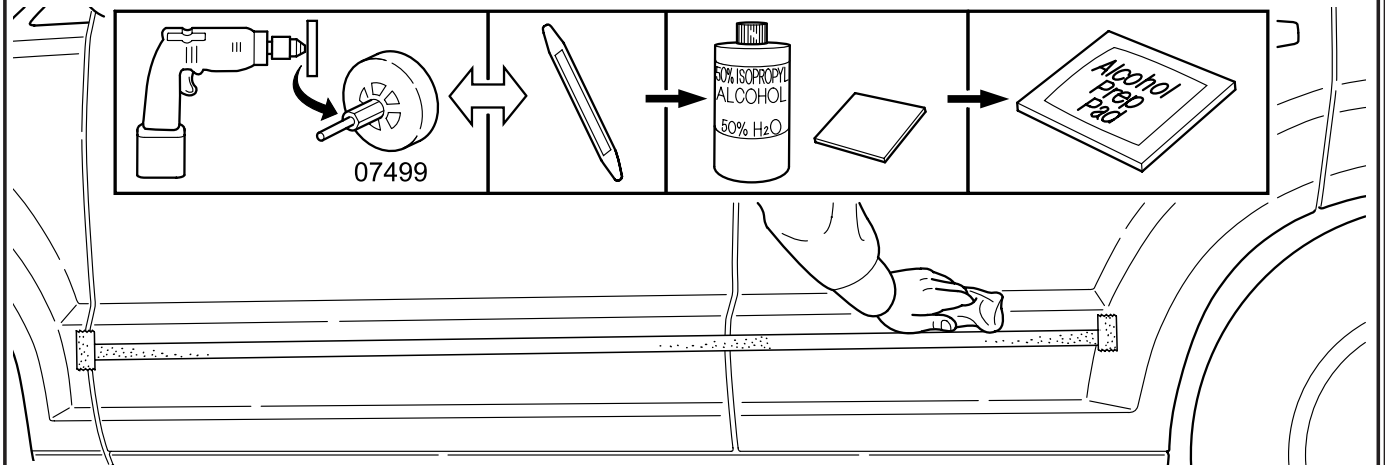

MOPAR®

DODGE CALIBER

Chrome Door Mouldings

2 If vehicle has factory installed mouldings, apply masking tape as shown.

7" (178mm) Reference **8" (203mm) Reference**

4 If vehicle has no mouldings, measure as shown and apply masking tape.