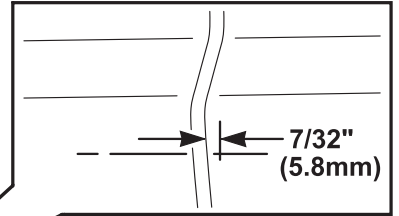

MOPAR®

DODGE CALIBER

Chrome Door Mouldings

2 If vehicle has factory installed mouldings, apply masking tape as shown.

7" (178mm) Reference **8" (203mm) Reference**

4 If vehicle has no mouldings, measure as shown and apply masking tape.