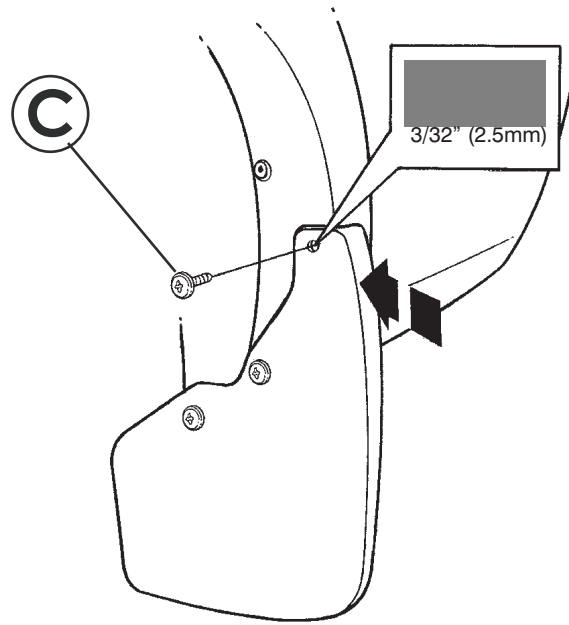

## Rear Splashguard

Rear Right

**A**

Rear Left

**B**

**C** 8X

**D** 6X

3/32" (2.5 mm)  
1/4" (6.3 mm)

#2

#2

1

2

**3**

**4**

5