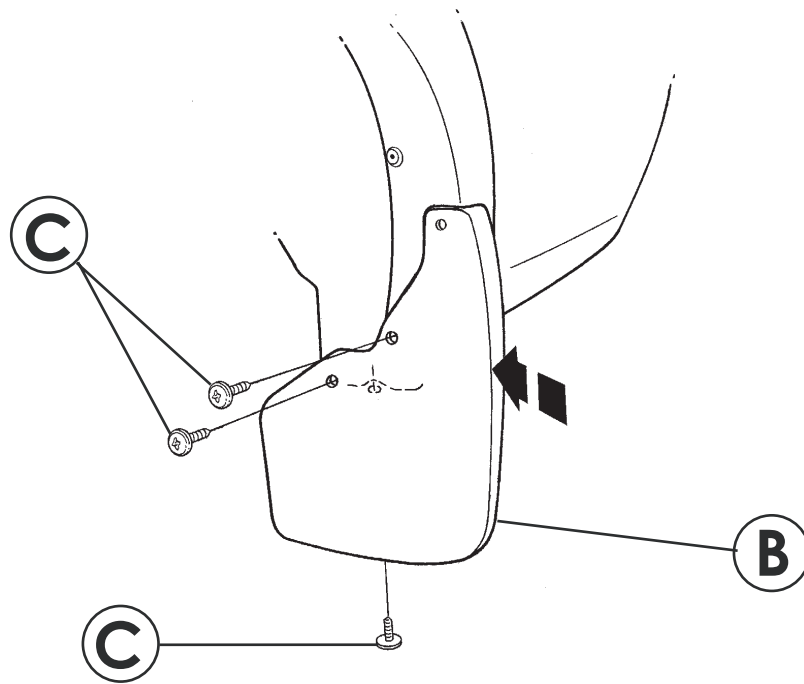

## Rear Splashguard

Rear Right

**A**

Rear Left

**B**

**C** 8X

**D** 6X

3/32" (2.5 mm)  
1/4" (6.3 mm)

#2

#2

1

2

**3**

**4**

5