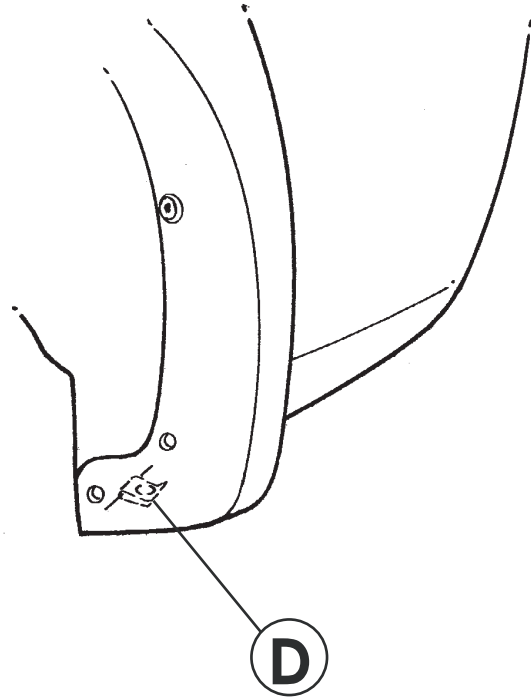

## Rear Splashguard

Rear Right

**A**

Rear Left

**B**

**C** 8X

**D** 6X

3/32" (2.5 mm)  
1/4" (6.3 mm)

#2

#2

1

2

**3**

**4**

5