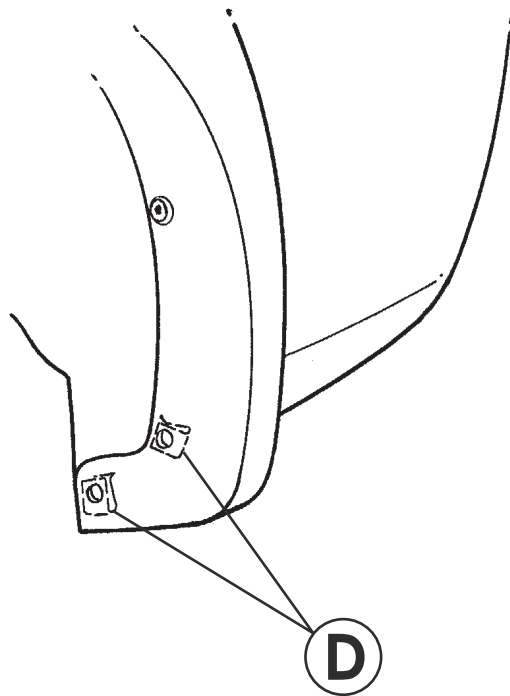

## Rear Splashguard

Rear Right

**A**

Rear Left

**B**

**C** 8X

**D** 6X

3/32" (2.5 mm)  
1/4" (6.3 mm)

#2

#2

1

2

**3**

**4**

5