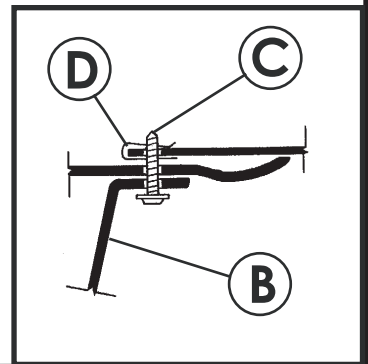

## Rear Splashguard

Rear Right

**A**

Rear Left

**B**

**C** 8X

**D** 6X

3/32" (2.5 mm)  
1/4" (6.3 mm)

#2

#2

1

2

**3**

**4**

5