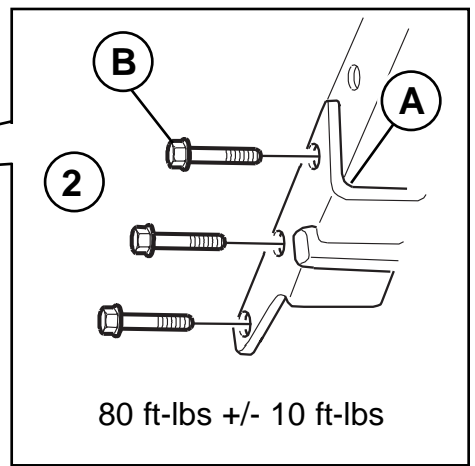

MOPAR®

Jeep Wrangler

Rear Tow Hook

A

B 3x

80 ft-lbs +/- 10 ft-lbs

1

1