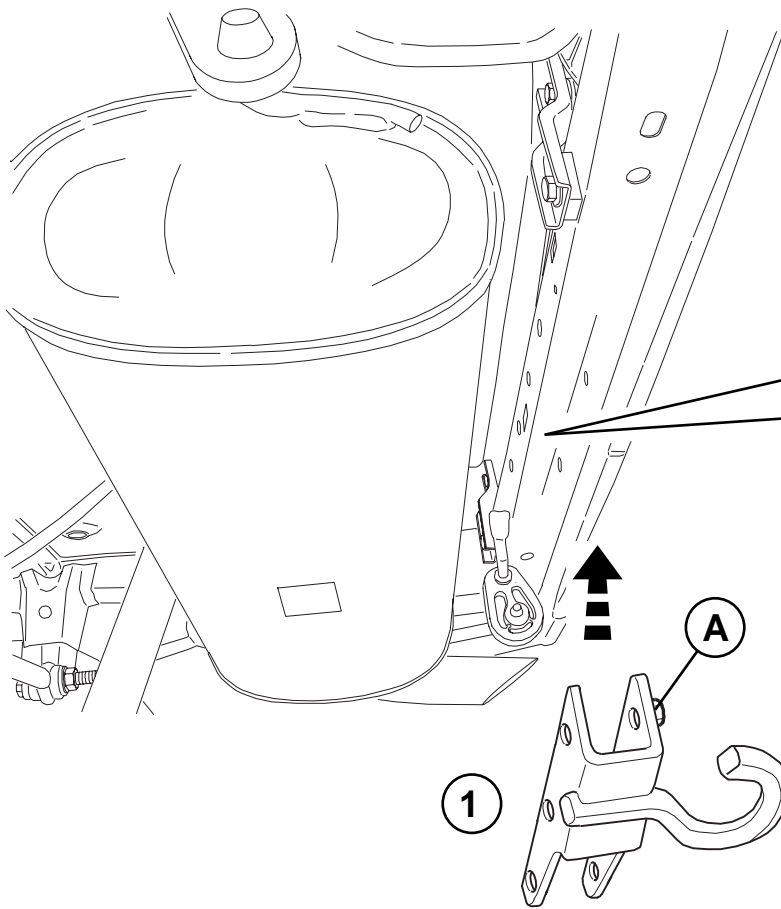

MOPAR®

Jeep Wrangler

Rear Tow Hook

A

B 3x

80 ft-lbs +/- 10 ft-lbs

1

1