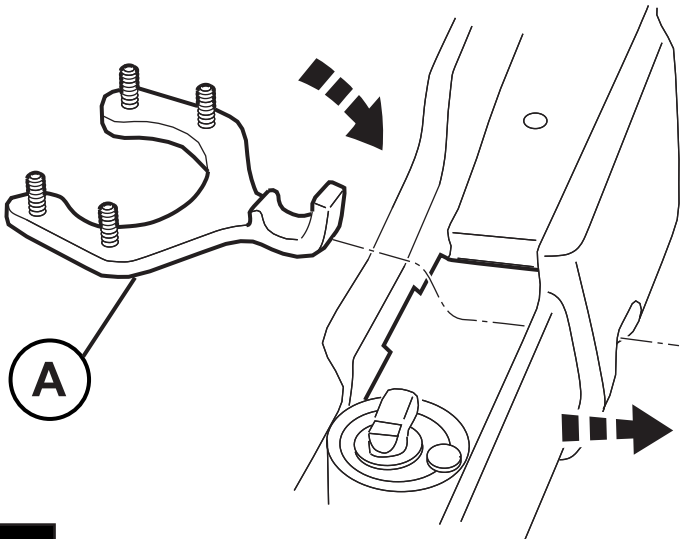

JEEP WRANGLER

Front Tow Hooks

A

				 15mm 18mm	
	 1/8" (3mm)				

1

2

3

4

1

2

5

7

6

9

Repeat on other side

Repeat on other side

10

Repeat on other side

11

Repeat on other side

12

1

80 +/- 15 ft. lbs

2