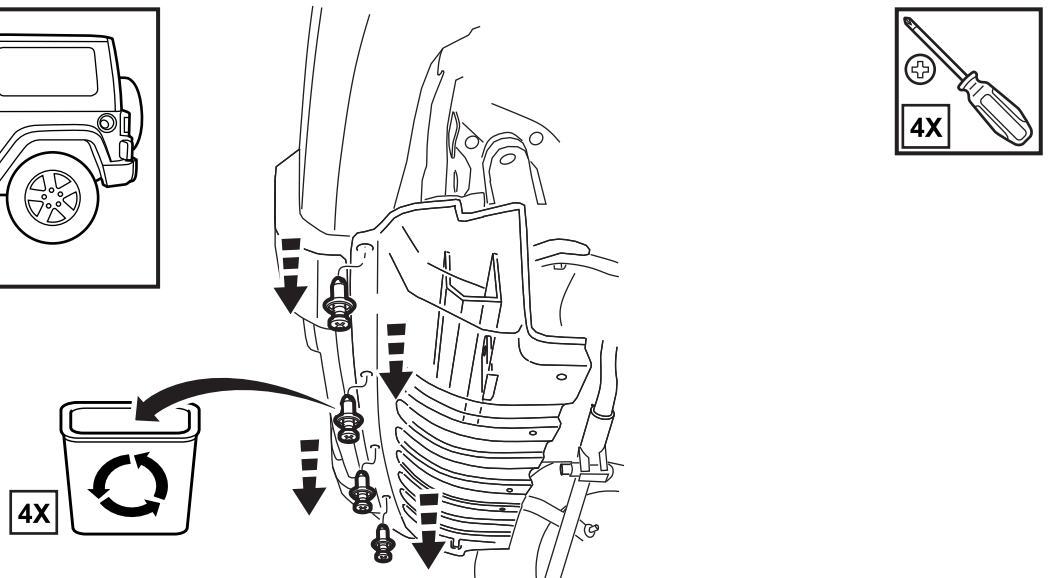

JEEP WRANGLER

Front Tow Hooks

A

				 15mm 18mm	
	 1/8" (3mm)				

1

2

3

4