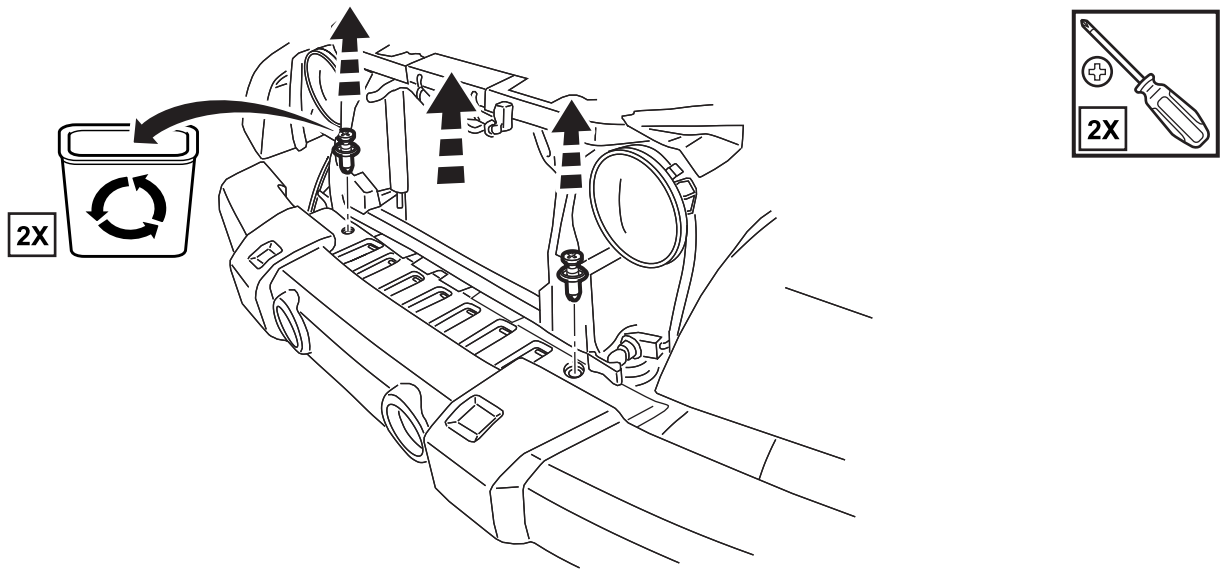

JEEP WRANGLER

Front Tow Hooks

A

				 15mm 18mm	
	 1/8" (3mm)				

1

2

3

4