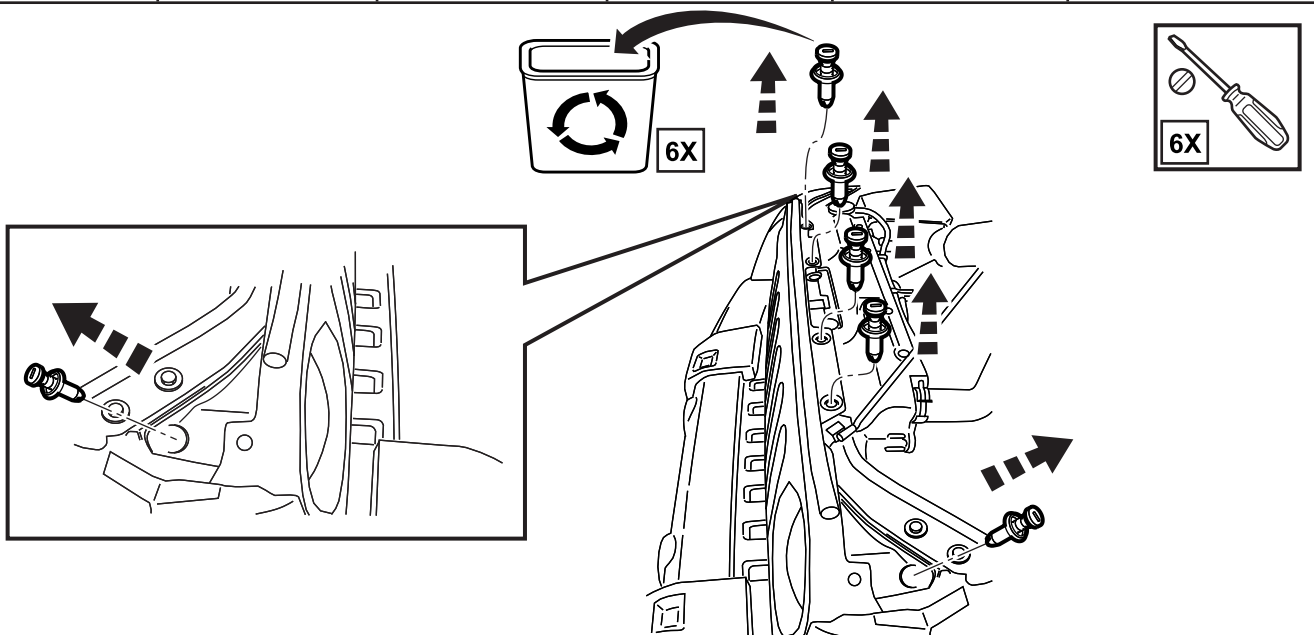

JEEP WRANGLER

Front Tow Hooks

A

				 15mm 18mm	
	 1/8" (3mm)				

1

2

3

4

1

2

5

7

6

9

Repeat on other side

Repeat on other side

10

Repeat on other side

11

Repeat on other side

12

1

80 +/- 15 ft. lbs

2