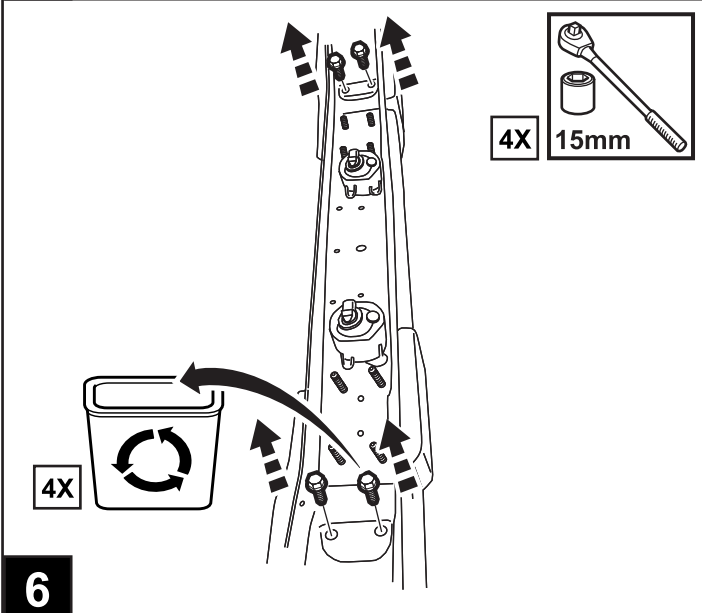

JEEP WRANGLER

Front Tow Hooks

A

				 15mm 18mm	
	 1/8" (3mm)				

1

2

3

4

1

2

5

7

6

9

Repeat on other side

Repeat on other side

10

Repeat on other side

11

Repeat on other side

12

1

80 +/- 15 ft. lbs

2