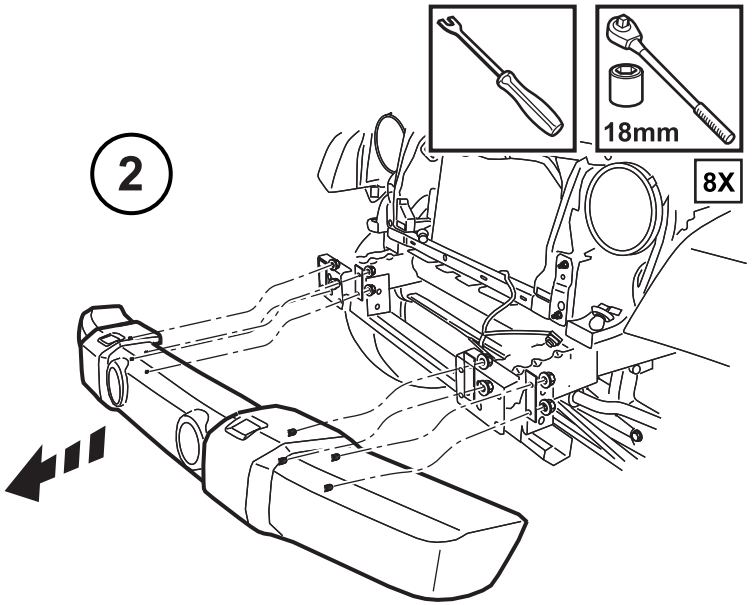

1

2

5

7

6

9

Repeat on other side

Repeat on other side