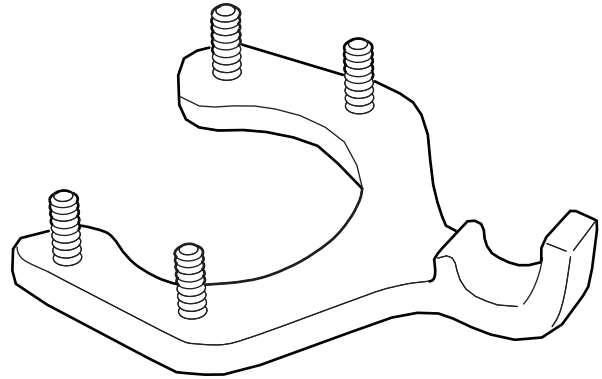

JEEP WRANGLER

Front Tow Hooks

A

				 15mm 18mm	
	 1/8" (3mm)				

1

2

3

4

1

2

5

7

6

9

Repeat on other side

Repeat on other side

10

Repeat on other side

11

Repeat on other side

12

1

80 +/- 15 ft. lbs

2