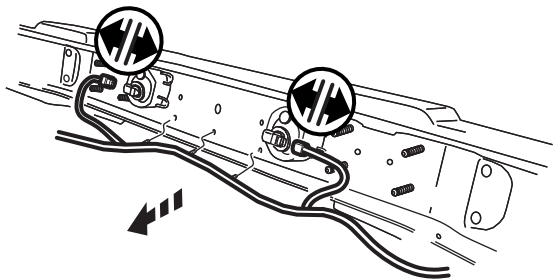

1

2

5

7

6

9

Repeat on other side

Repeat on other side