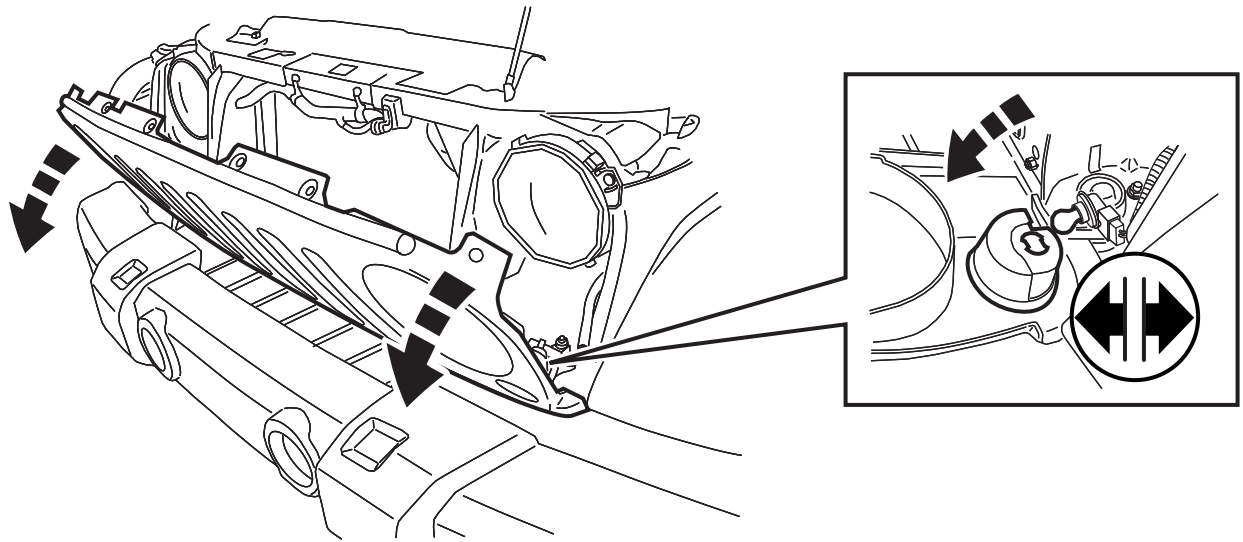

JEEP WRANGLER

Front Tow Hooks

A

				 15mm 18mm	
	 1/8" (3mm)				

1

2

3

4