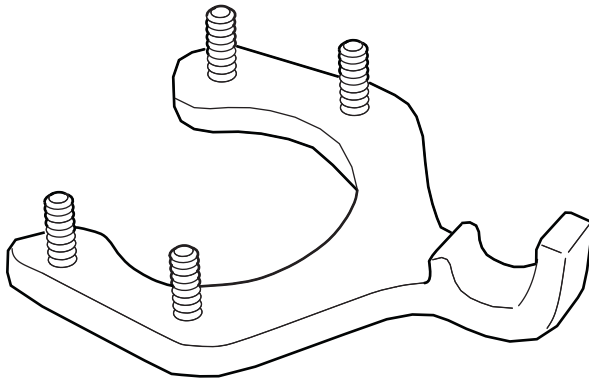

JEEP WRANGLER

Front Tow Hooks

A

				 15mm 18mm	
	 1/8" (3mm)				

1

2

3

4

1

2

5

7

6

9

Repeat on other side

Repeat on other side

10

Repeat on other side

11

Repeat on other side

12

1

80 +/- 15 ft. lbs

2