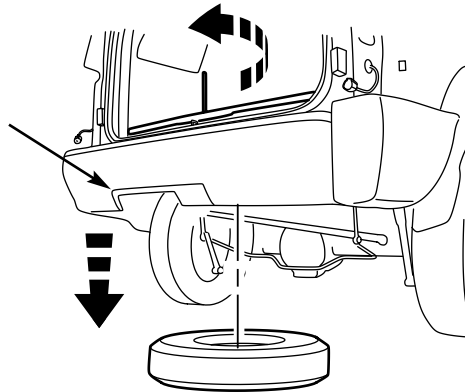

MOPAR®

DODGE NITRO TRAILER HITCH

A

B 6x

C

Must install bezel kit
82210592AB before
installing hitch

1

2