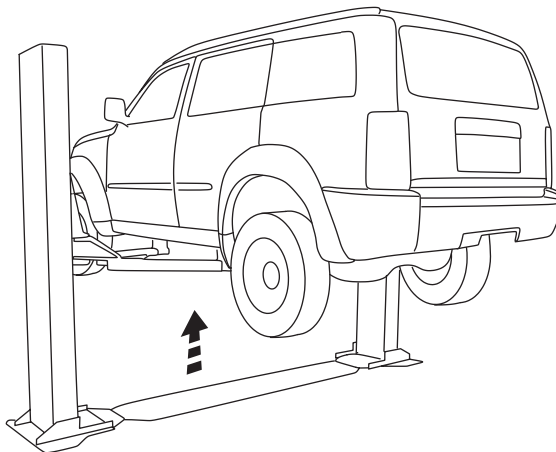

MOPAR®

DODGE NITRO TRAILER HITCH

A

B 6x

C

Must install bezel kit
82210592AB before
installing hitch

1

2