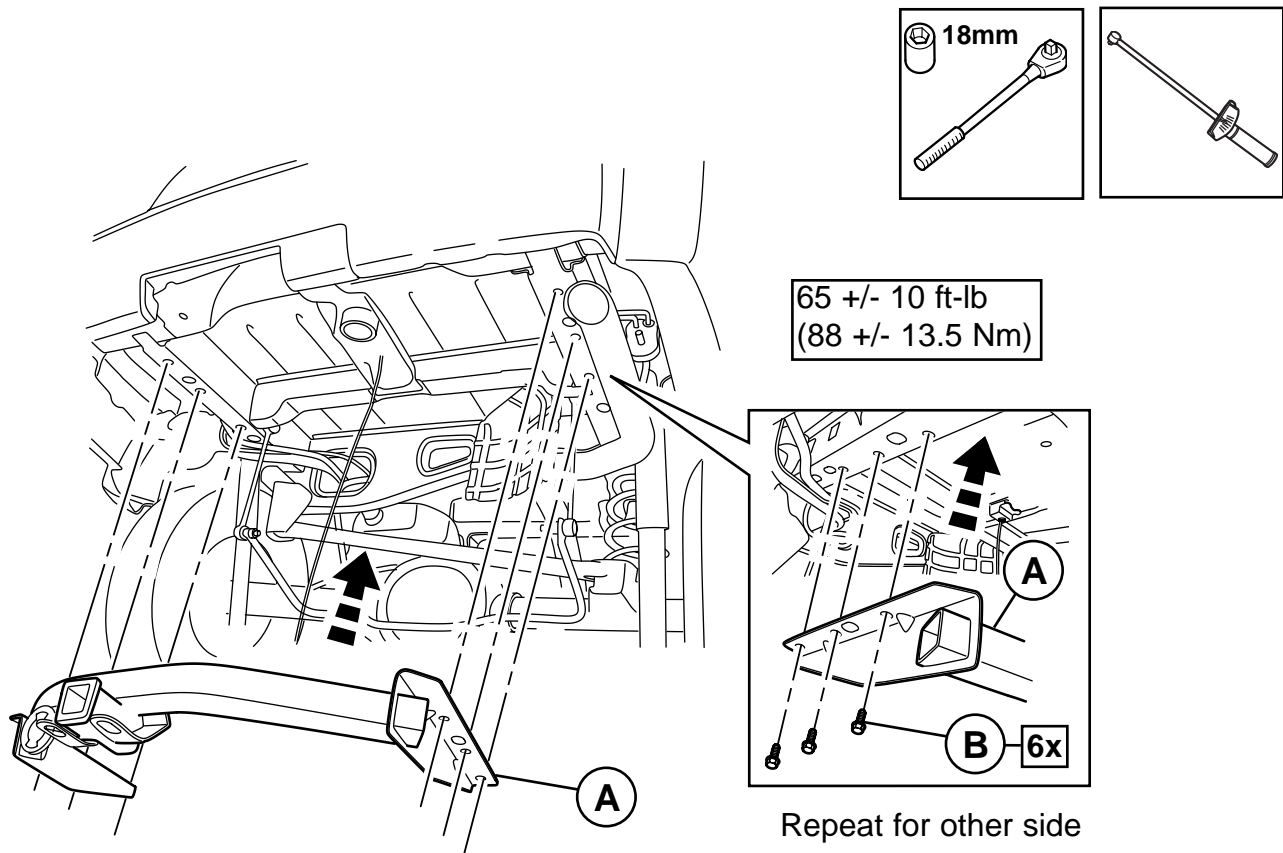

MOPAR®

DODGE NITRO TRAILER HITCH

A

B 6x

C

Must install bezel kit
82210592AB before
installing hitch

1

2

3

4