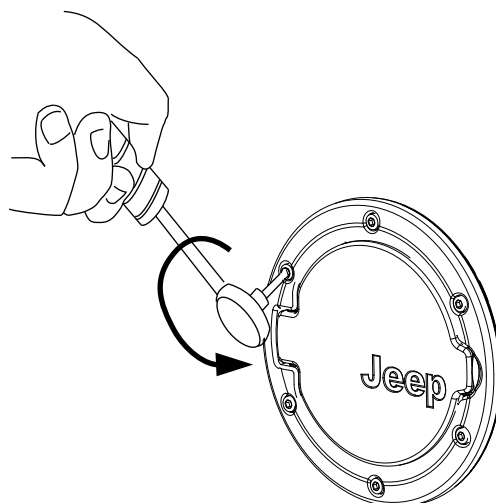

Jeep Wrangler

1.7 N·m (15 Inch·lb)
CAUTION
DO NOT OVERTORQUE

TORQUE WRENCH

4MM HEX

8

9

10

11

12

13

1.7 N·m (15 Inch·lb)

CAUTION

**DO NOT OVERTORQUE
DO NOT USE POWER TOOLS
TORQUE WRENCH ONLY**