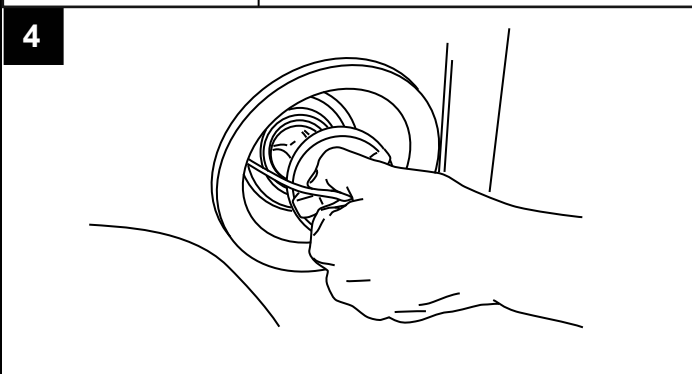

Jeep Wrangler

1.7 N·m (15 Inch·lb)
CAUTION
DO NOT OVERTORQUE

TORQUE WRENCH

4MM HEX

8

9

10

11