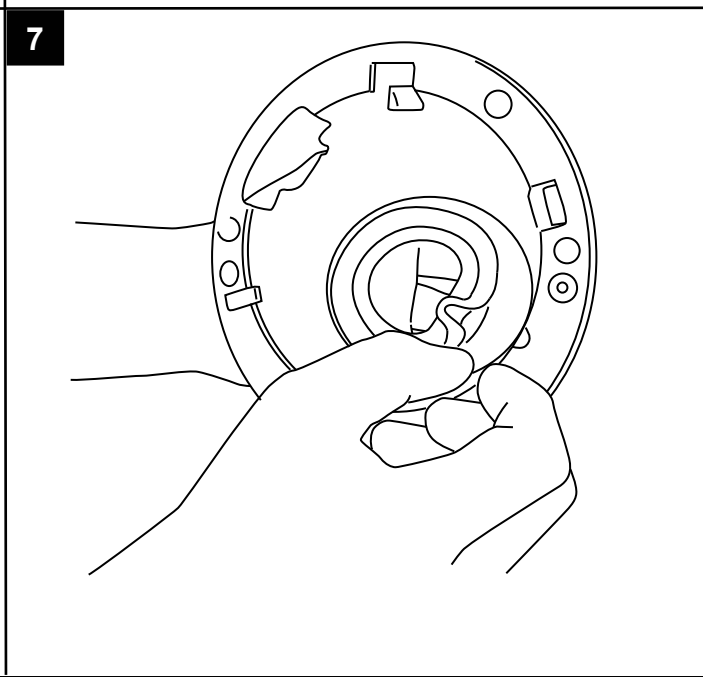

Jeep Wrangler

1.7 N·m (15 Inch·lb)
CAUTION
DO NOT OVERTORQUE

TORQUE WRENCH

4MM HEX

8

9

10

11

12

13

1.7 N·m (15 Inch·lb)

CAUTION

**DO NOT OVERTORQUE
DO NOT USE POWER TOOLS
TORQUE WRENCH ONLY**