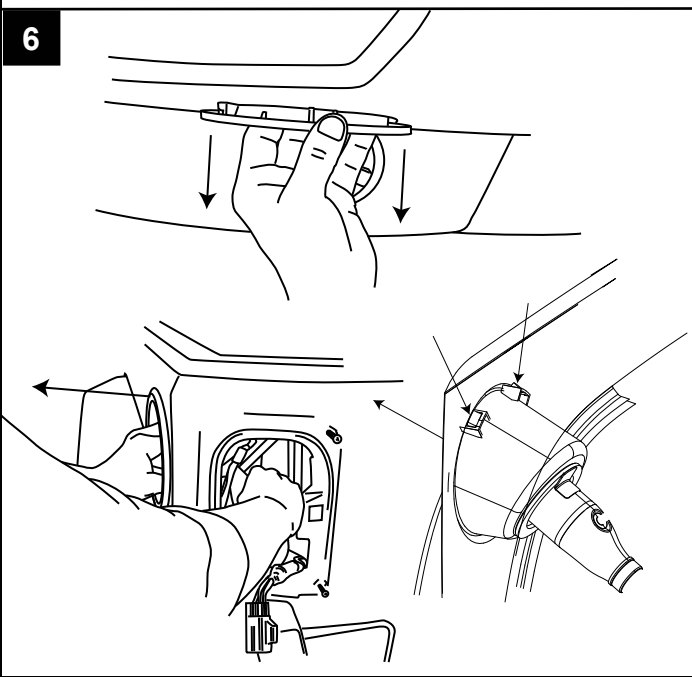

Jeep Wrangler

1.7 N·m (15 Inch·lb)
CAUTION
DO NOT OVERTORQUE

TORQUE WRENCH

4MM HEX

8

9

10

11

12

13

1.7 N·m (15 Inch·lb)

CAUTION

**DO NOT OVERTORQUE
DO NOT USE POWER TOOLS
TORQUE WRENCH ONLY**