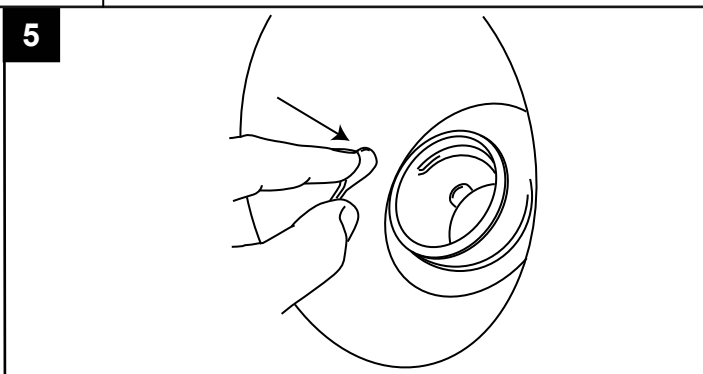

Jeep Wrangler

1.7 N·m (15 Inch·lb)
CAUTION
DO NOT OVERTORQUE

TORQUE WRENCH

4MM HEX

8

9

10

11

12

13

1.7 N·m (15 Inch·lb)

CAUTION

**DO NOT OVERTORQUE
DO NOT USE POWER TOOLS
TORQUE WRENCH ONLY**