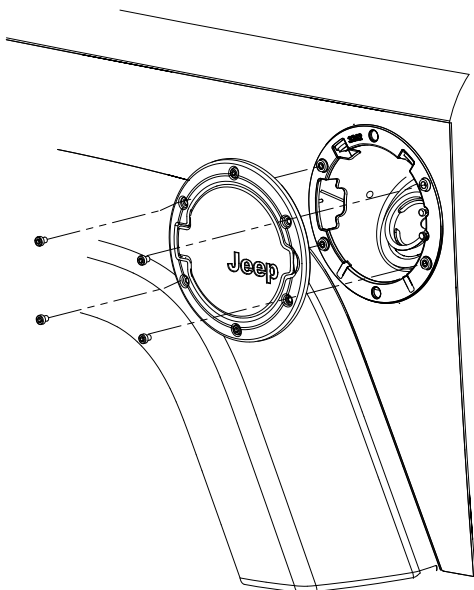

Jeep Wrangler

1.7 N·m (15 Inch·lb)
CAUTION
DO NOT OVERTORQUE

TORQUE WRENCH

4MM HEX

8

9

10

11

12

13

1.7 N·m (15 Inch·lb)

CAUTION

**DO NOT OVERTORQUE
DO NOT USE POWER TOOLS
TORQUE WRENCH ONLY**