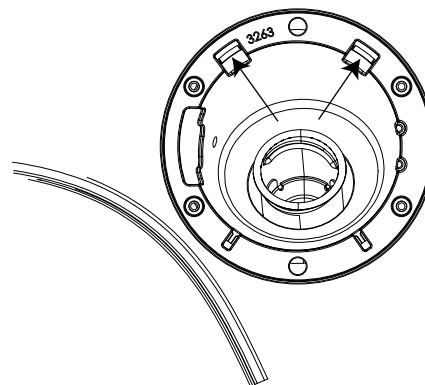

Jeep Wrangler

1.7 N·m (15 Inch·lb)
CAUTION
DO NOT OVERTORQUE

TORQUE WRENCH

4MM HEX

8

9

10

11

12

13

1.7 N·m (15 Inch·lb)

CAUTION

**DO NOT OVERTORQUE
DO NOT USE POWER TOOLS
TORQUE WRENCH ONLY**