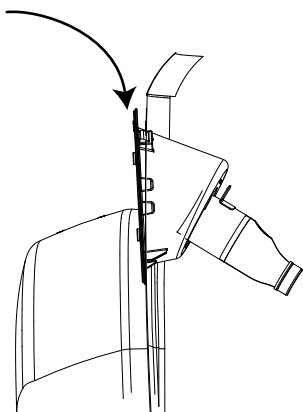

Jeep Wrangler

1.7 N·m (15 Inch·lb)
CAUTION
DO NOT OVERTORQUE

TORQUE WRENCH

4MM HEX

8

9

10

11

12

13

1.7 N·m (15 Inch·lb)

CAUTION

**DO NOT OVERTORQUE
DO NOT USE POWER TOOLS
TORQUE WRENCH ONLY**