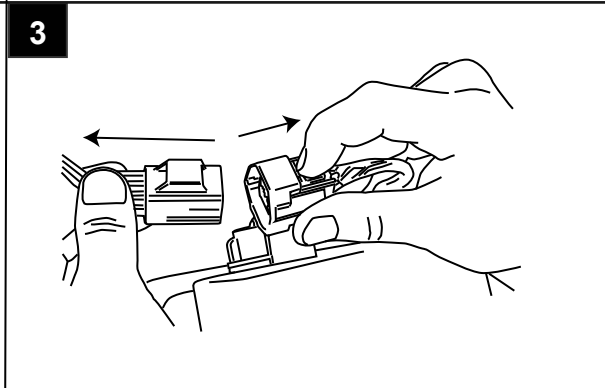

Jeep Wrangler

1.7 N·m (15 Inch·lb)
CAUTION
DO NOT OVERTORQUE

TORQUE WRENCH

4MM HEX

8

9

10

11

12

13

1.7 N·m (15 Inch·lb)

CAUTION

**DO NOT OVERTORQUE
DO NOT USE POWER TOOLS
TORQUE WRENCH ONLY**