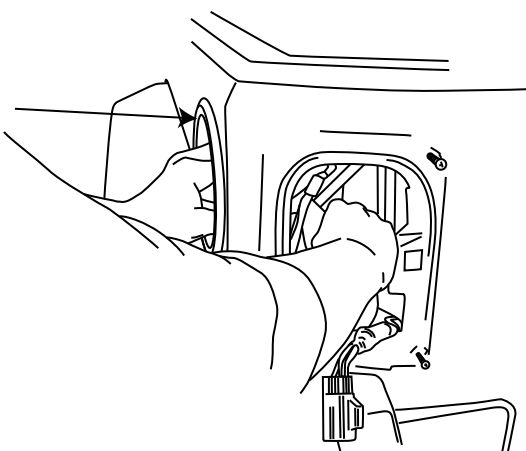

Jeep Wrangler

1.7 N·m (15 Inch·lb)
CAUTION
DO NOT OVERTORQUE

TORQUE WRENCH

4MM HEX

8

9

10

11