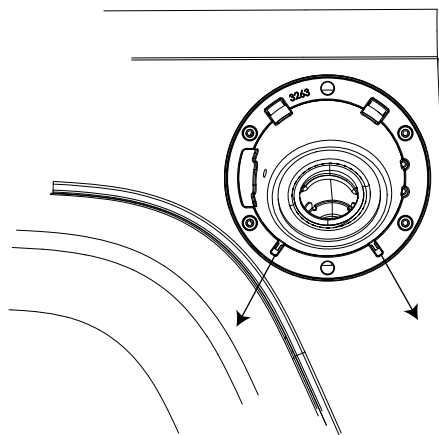

Jeep Wrangler

1.7 N·m (15 Inch·lb)
CAUTION
DO NOT OVERTORQUE

TORQUE WRENCH

4MM HEX

8

9

10

11

12

13

1.7 N·m (15 Inch·lb)

CAUTION

**DO NOT OVERTORQUE
DO NOT USE POWER TOOLS
TORQUE WRENCH ONLY**