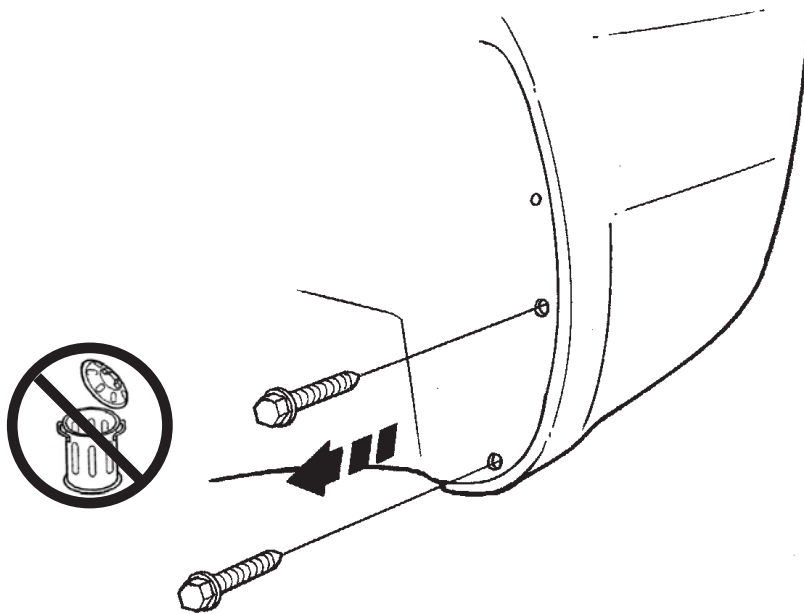

DURANGO/ASPEN

Rear Splashguard

Rear Left

A

Rear Right

B

C 4X

D 2X

3/32" (2.5mm)
1/4" (6.3 mm)

10mm
Socket/Driver

#2

1

2