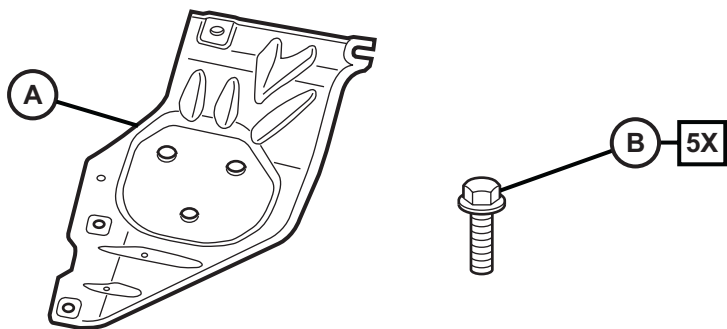

## Transfer Case Skid Plate

10mm

20.0 +/- 5.0 ft.-lbs.  
(27.0 +/- 6.7 N.m)

10mm

B 4X

1