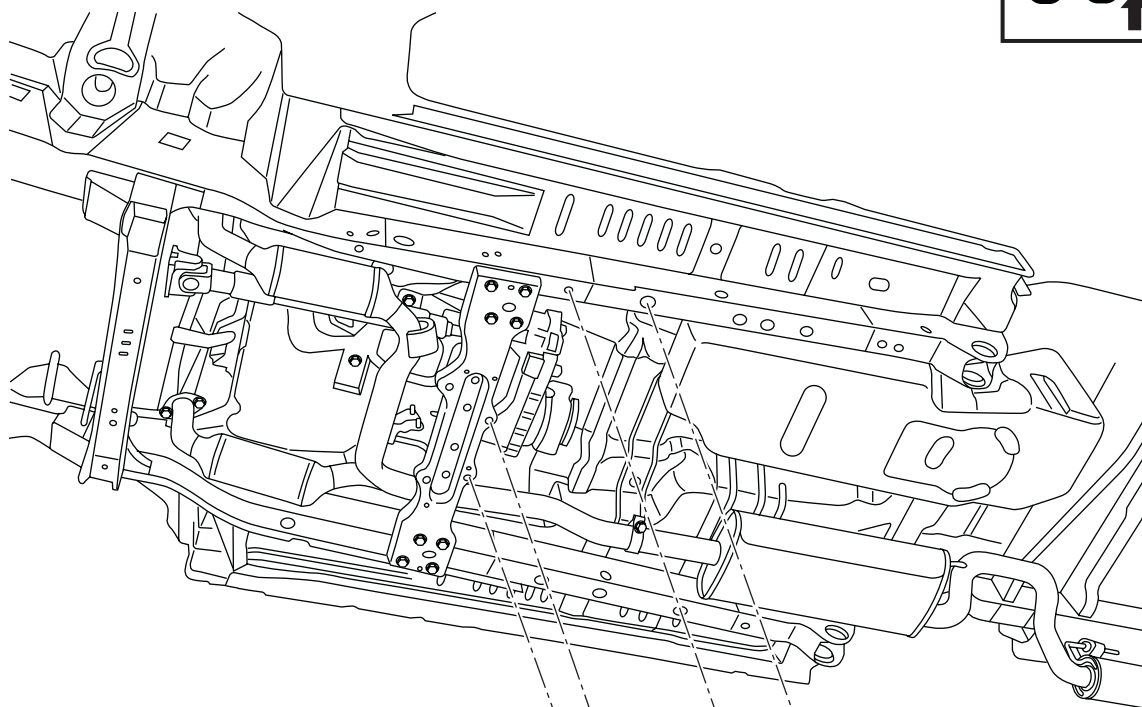

# JEEP LIBERTY

## Transfer Case Skid Plate

10mm

20.0 +/- 5.0 ft.-lbs.  
(27.0 +/- 6.7 N.m)

10mm

B 4X

1