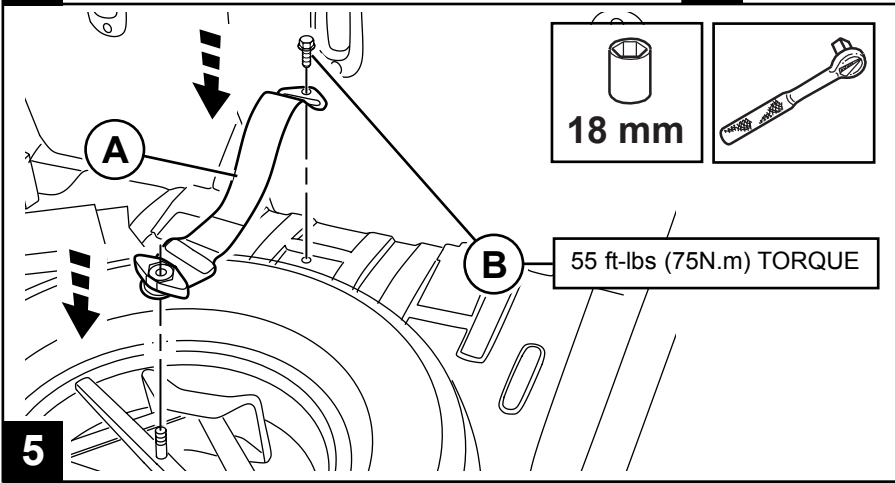

MOPAR®

DODGE CALIBER SPARE TIRE TIE DOWN

**NOTE: REVERSE
STEPS 1-3 FOR
RE-INSTALLATION**