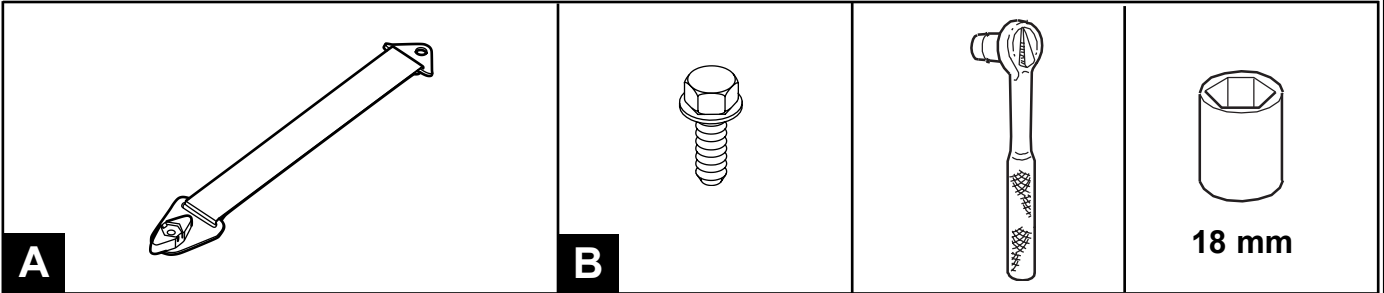

MOPAR®

DODGE CALIBER SPARE TIRE TIE DOWN

**NOTE: REVERSE
STEPS 1-3 FOR
RE-INSTALLATION**