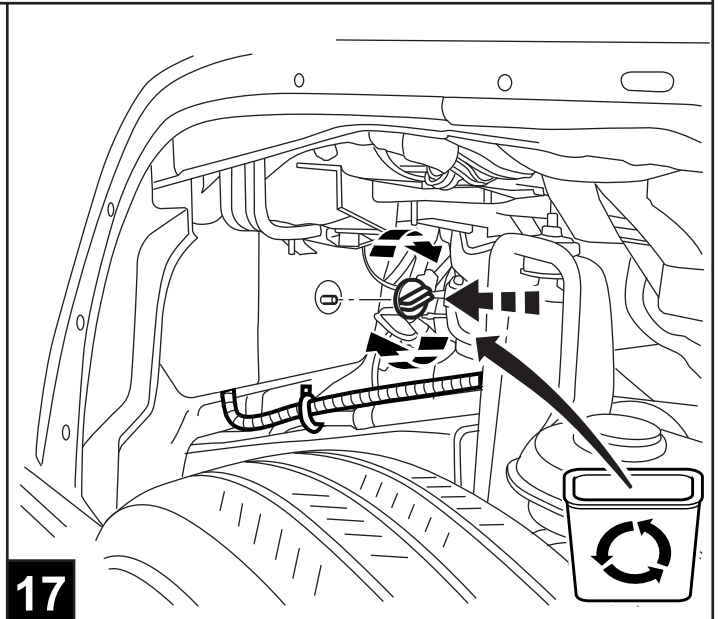

JEEP WRANGLER

"RV" Tow Harness

11

12

13

14

15

16