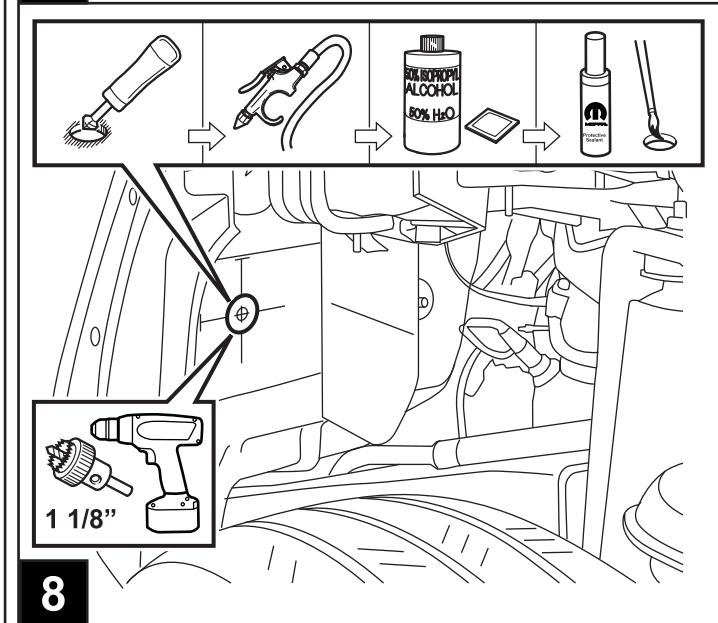

JEEP WRANGLER

"RV" Tow Harness

11

12

13

14

15

16

17

18

19

20

21

CUSTOMER DELIVERY

22

CUSTOMER USAGE