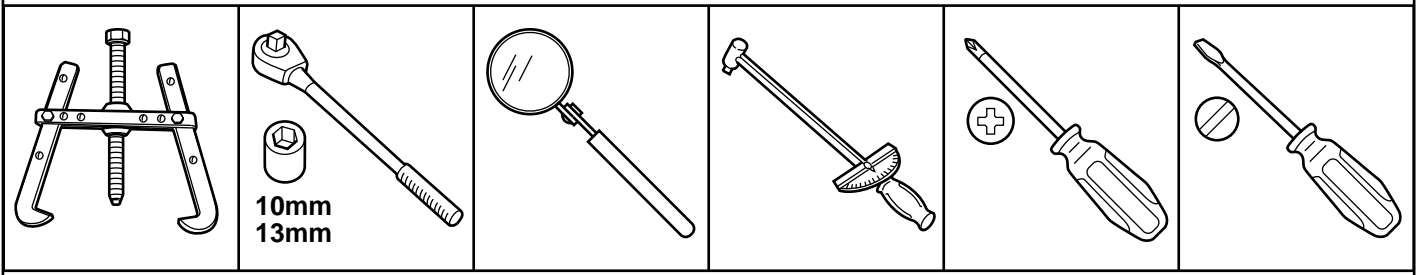

# JEEP LIBERTY DODGE NITRO Speed Control Kit

3

4

5

6