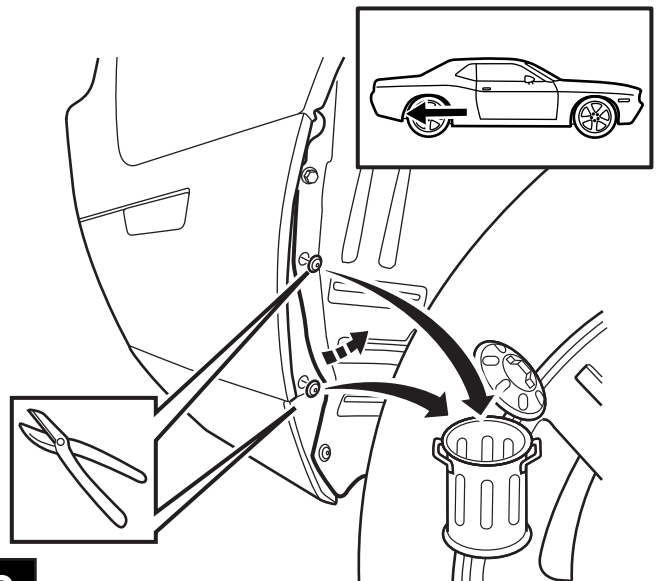

DODGE CHALLENGER

Rear Splash Guards

#06506007AA

1

2