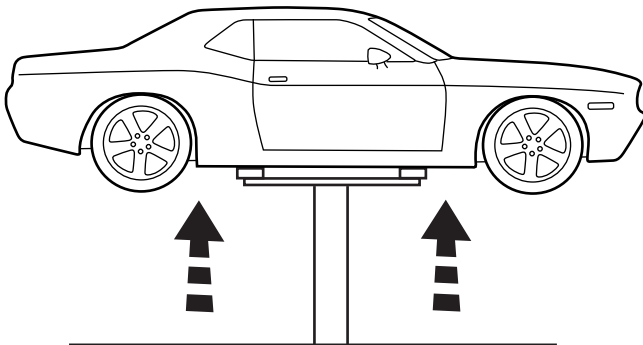

DODGE CHALLENGER

Rear Splash Guards

#06506007AA

1

2