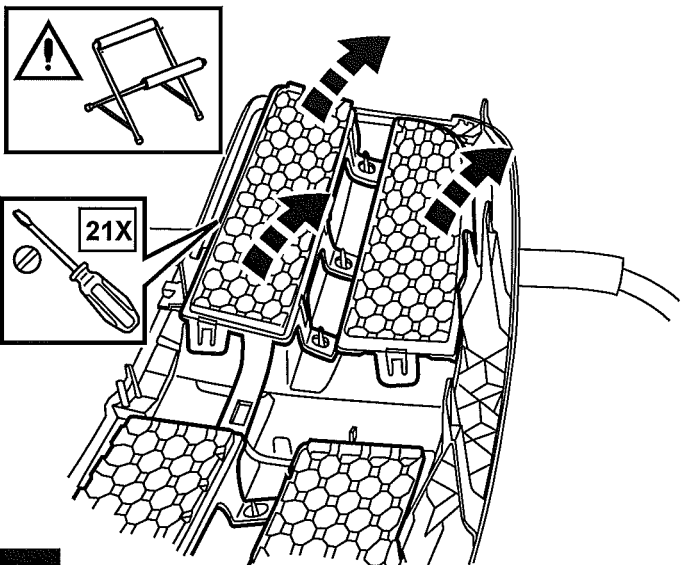

PROTECT FASCIA WITH MASKING TAPE OR ADDITIONAL COVERING. USE CAUTION REMOVING GRILLE AT LOWER ENDS NOT TO BREAK TABS

3

4

5

CAUTION WHEN INSTALLING NEW GRILLE NOT TO CATCH THE DISTRESS AREAS ON GRILLE FRAME

6