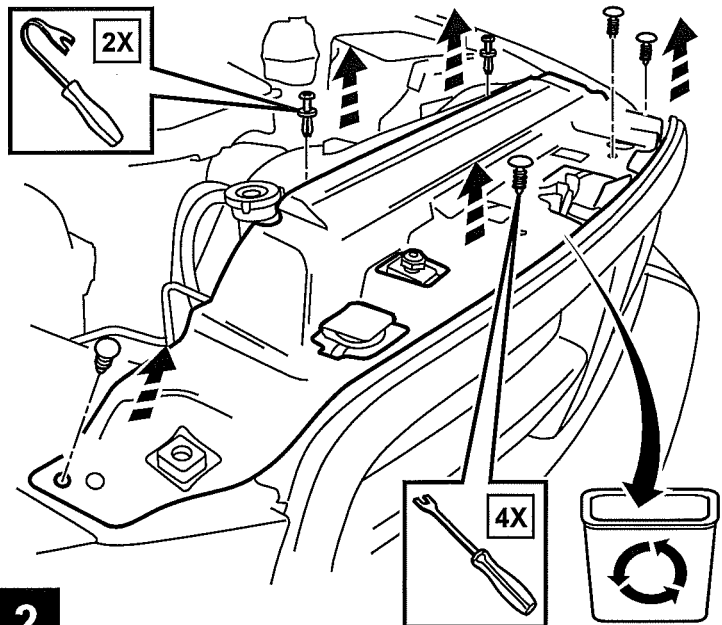

DODGE RAM

Chrome Grille Insert

DS Chrome Honeycomb Grille Inner Shown (No. 82211742).

DS Chrome Billet Grille Inner (No. 82211741) and DJ Chrome Billet Grille Inner (No. 82212241) Similar.

1

2

PROTECT FASCIA WITH MASKING TAPE OR ADDITIONAL COVERING. USE CAUTION REMOVING GRILLE AT LOWER ENDS NOT TO BREAK TABS

3

4

5

CAUTION WHEN INSTALLING NEW GRILLE NOT TO CATCH THE DISTRESS AREAS ON GRILLE FRAME

6

21X

7

21X

8

9

SNAP LOWER TABS IN FIRST WHEN
INSTALLING GRILLE AND REMOVING
MASKING TAPE AND ANY OTHER
PROTECTIVE COVERING FROM FASCIA

2X

10

11