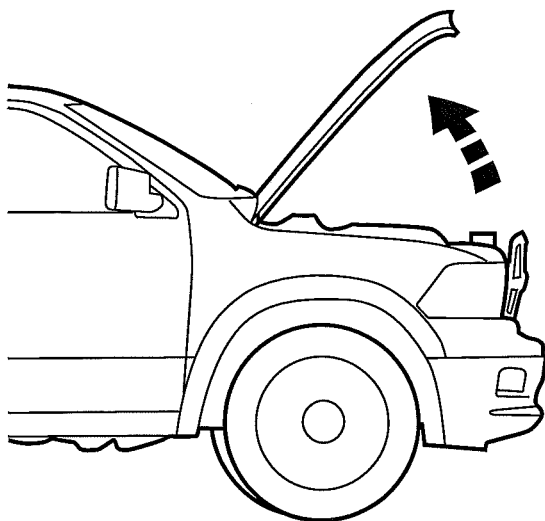

DODGE RAM

Chrome Grille Insert

DS Chrome Honeycomb Grille Inner Shown (No. 82211742).

DS Chrome Billet Grille Inner (No. 82211741) and DJ Chrome Billet Grille Inner (No. 82212241) Similar.

1

2

PROTECT FASCIA WITH MASKING TAPE OR ADDITIONAL COVERING. USE CAUTION REMOVING GRILLE AT LOWER ENDS NOT TO BREAK TABS