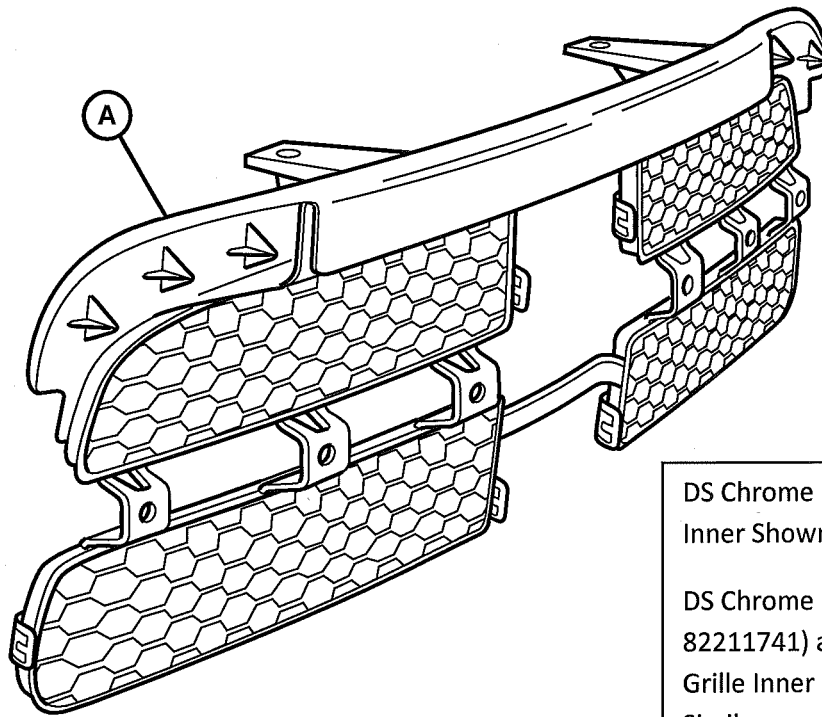

DODGE RAM

Chrome Grille Insert

DS Chrome Honeycomb Grille Inner Shown (No. 82211742).

DS Chrome Billet Grille Inner (No. 82211741) and DJ Chrome Billet Grille Inner (No. 82212241) Similar.

1

2

PROTECT FASCIA WITH MASKING TAPE OR ADDITIONAL COVERING. USE CAUTION REMOVING GRILLE AT LOWER ENDS NOT TO BREAK TABS

3

4

5

CAUTION WHEN INSTALLING NEW GRILLE NOT TO CATCH THE DISTRESS AREAS ON GRILLE FRAME

6

21X

7

21X

8

9

SNAP LOWER TABS IN FIRST WHEN
INSTALLING GRILLE AND REMOVING
MASKING TAPE AND ANY OTHER
PROTECTIVE COVERING FROM FASCIA

2X

10

11