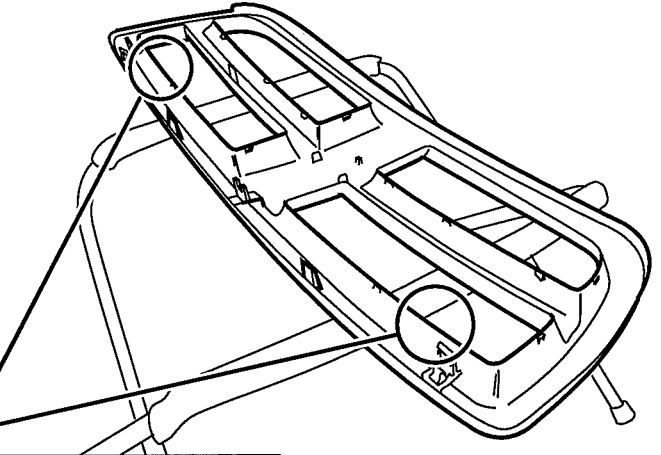

PROTECT FASCIA WITH MASKING TAPE OR ADDITIONAL COVERING. USE CAUTION REMOVING GRILLE AT LOWER ENDS NOT TO BREAK TABS

3

4

5

CAUTION WHEN INSTALLING NEW GRILLE NOT TO CATCH THE DISTRESS AREAS ON GRILLE FRAME

6