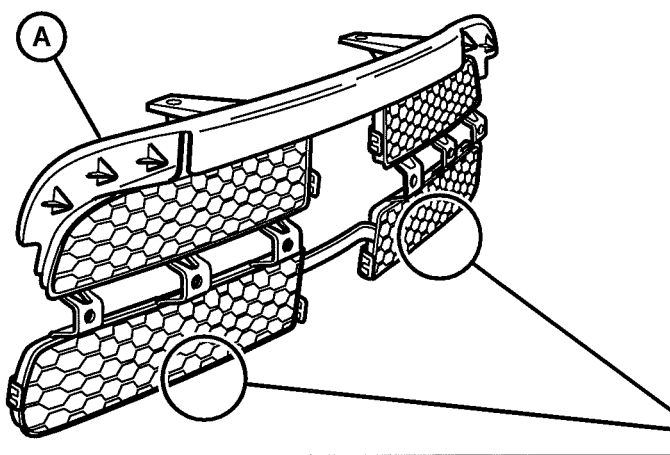

DODGE RAM

Chrome Grille Insert

DS Chrome Honeycomb Grille Inner Shown (No. 82211742).

DS Chrome Billet Grille Inner (No. 82211741) and DJ Chrome Billet Grille Inner (No. 82212241) Similar.

1

2

PROTECT FASCIA WITH MASKING TAPE OR ADDITIONAL COVERING. USE CAUTION REMOVING GRILLE AT LOWER ENDS NOT TO BREAK TABS

3

4

5

CAUTION WHEN INSTALLING NEW GRILLE NOT TO CATCH THE DISTRESS AREAS ON GRILLE FRAME

6

21X

7

21X

8

9

SNAP LOWER TABS IN FIRST WHEN
INSTALLING GRILLE AND REMOVING
MASKING TAPE AND ANY OTHER
PROTECTIVE COVERING FROM FASCIA

2X

10

11