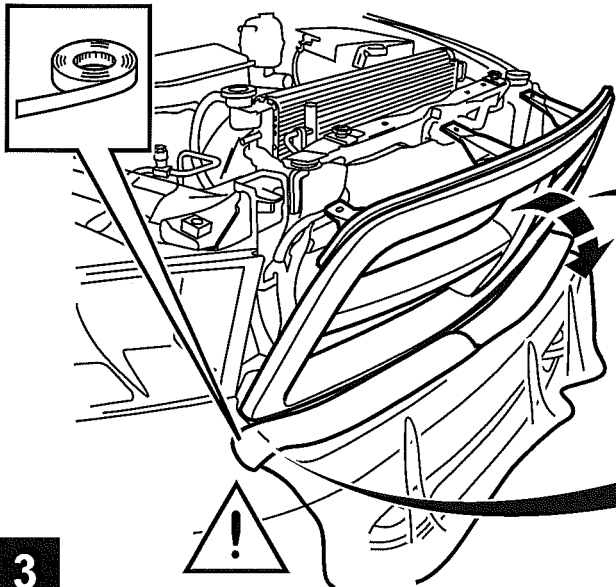

DODGE RAM

Chrome Grille Insert

DS Chrome Honeycomb Grille Inner Shown (No. 82211742).

DS Chrome Billet Grille Inner (No. 82211741) and DJ Chrome Billet Grille Inner (No. 82212241) Similar.

1

2

PROTECT FASCIA WITH MASKING TAPE OR ADDITIONAL COVERING. USE CAUTION REMOVING GRILLE AT LOWER ENDS NOT TO BREAK TABS