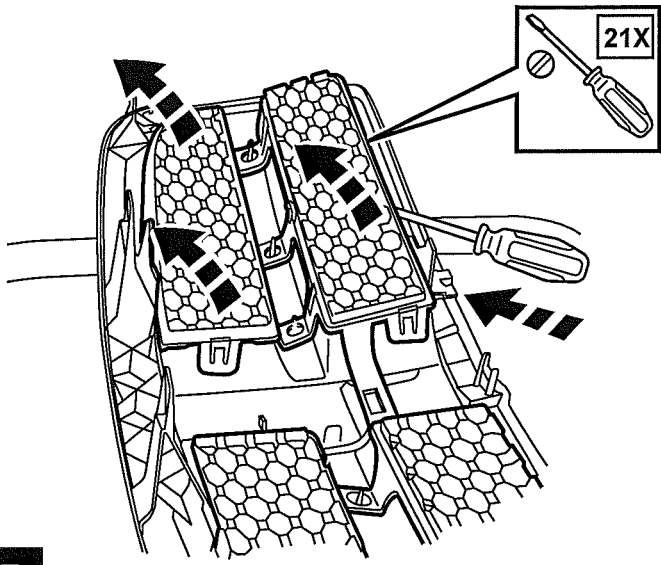

PROTECT FASCIA WITH MASKING TAPE OR ADDITIONAL COVERING. USE CAUTION REMOVING GRILLE AT LOWER ENDS NOT TO BREAK TABS

3

4

5

CAUTION WHEN INSTALLING NEW GRILLE NOT TO CATCH THE DISTRESS AREAS ON GRILLE FRAME

6