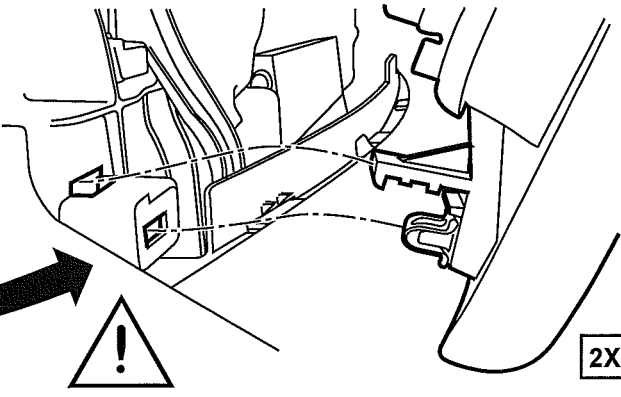

DODGE RAM

Chrome Grille Insert

DS Chrome Honeycomb Grille Inner Shown (No. 82211742).

DS Chrome Billet Grille Inner (No. 82211741) and DJ Chrome Billet Grille Inner (No. 82212241) Similar.

1

2

PROTECT FASCIA WITH MASKING TAPE OR ADDITIONAL COVERING. USE CAUTION REMOVING GRILLE AT LOWER ENDS NOT TO BREAK TABS