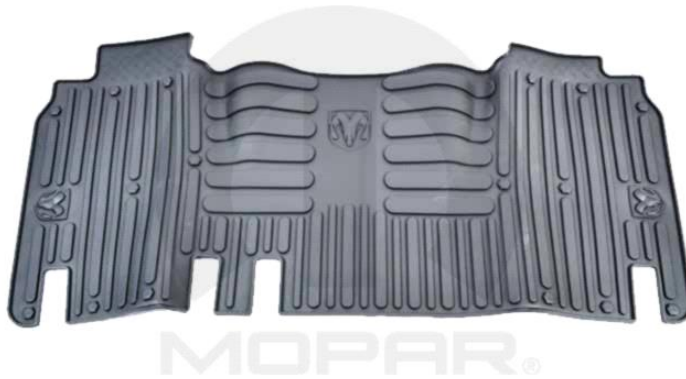

Interior Accessories - Floor Mats - All-Weather (Slush Mats)

Part Number 82212392

All-Weather style Floor Mats are molded in color and feature deep ribs to trap and hold water, snow and mud to protect your carpet and keep it clean. A must during inclement weather. Also known as Slush Mats, they work great in all seasons.

Rear, Mega Cab, Dark Slate, Ram`s Head logo

Install Time: 0 hrs.

Representative color shown