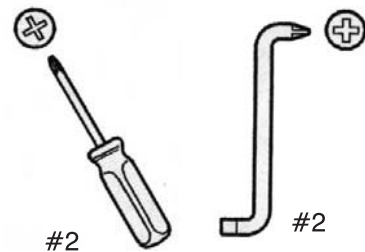

JEEP PATRIOT

Front Splashguards

Front Right

A

Front Left

B

C 2X

D 2X

E 2X

7mm
Socket/Driver

3/32" (2.5 mm)
1/4" (6.3 mm)

#2

#2

1

2

3