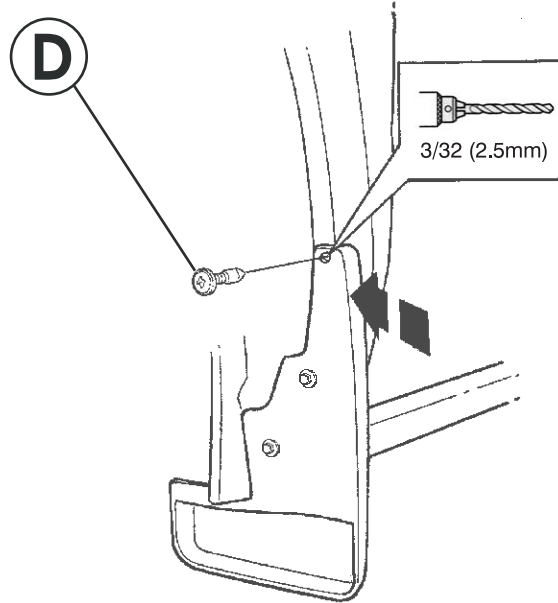

E 2X

7mm
Socket/Driver

3/32" (2.5 mm)
1/4" (6.3 mm)

#2

#2

1

2

3