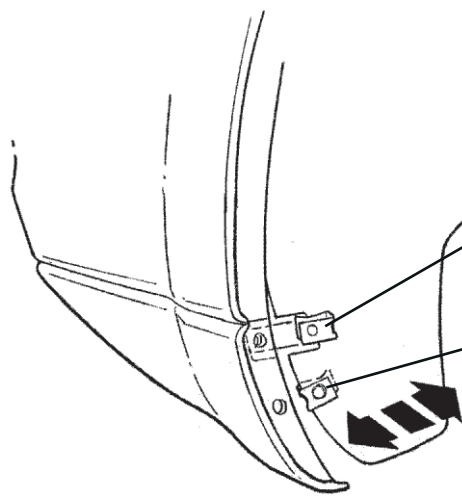

DODGE JOURNEY

Rear Splashguards

Rear Right

A

Rear Left

B

C 8X

D 4X

D 2X

3/32" (2.5 mm)
1/4" (6.3 mm)

#2

#2

1

2

3

4