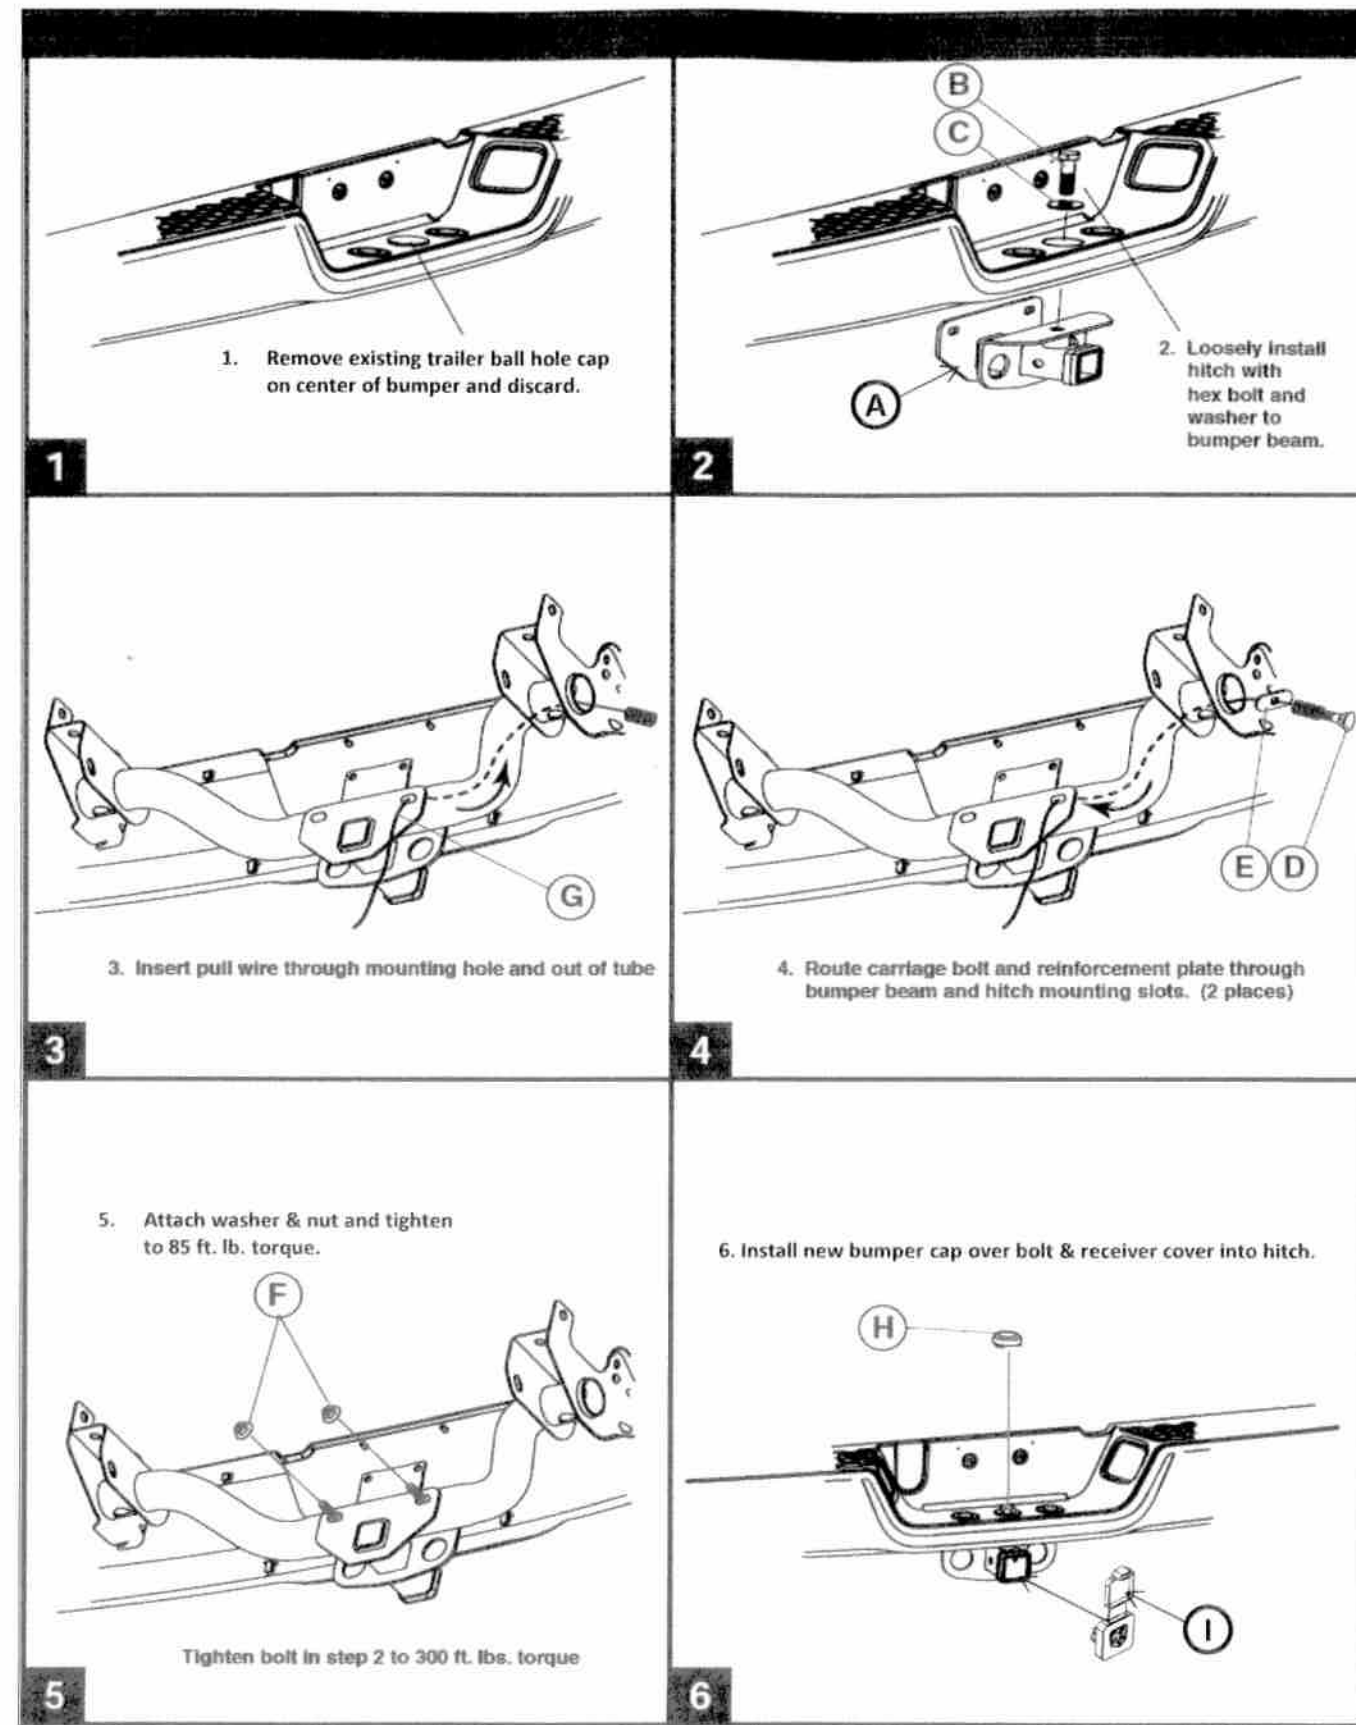

RAM 1500/2500/3500

Trailer Hitch

MOPAR

03-14-2012

1 of 2

K6861557
(38770N)

03-14-2012

2 of 2