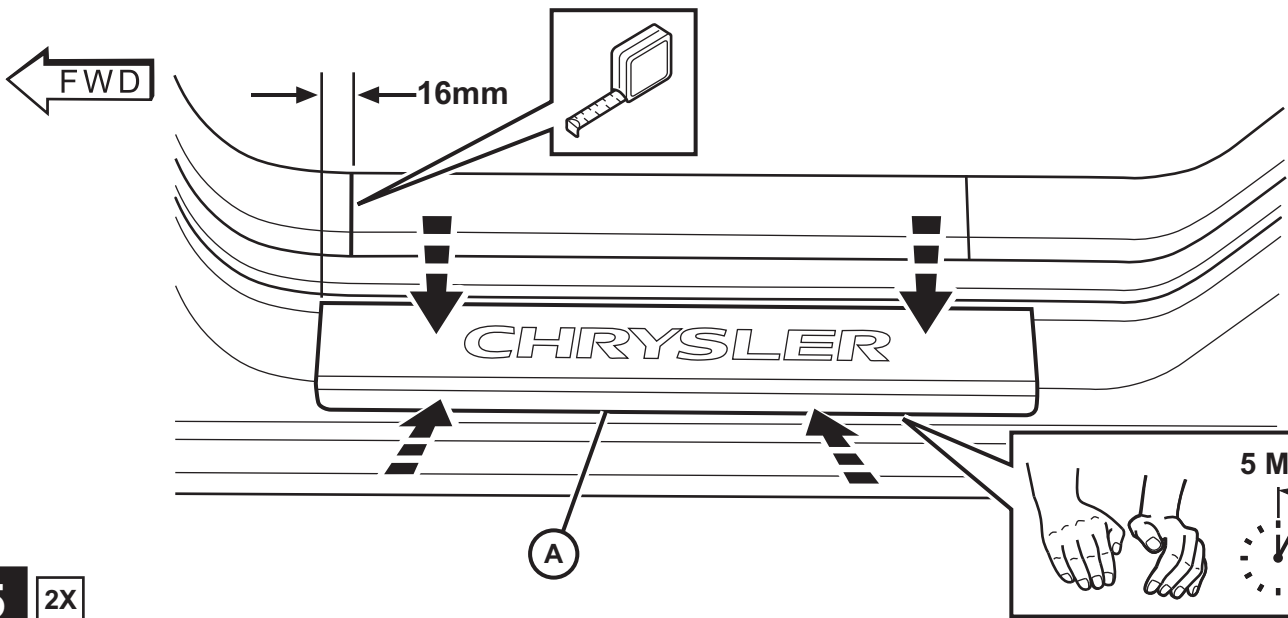

CHRYSLER TOWN & COUNTRY DODGE CARAVAN DOOR SILLS

97°F
35°C

52°F
15°C

2

FWD

3 2X

4 2X

NOTE: COMPLETELY REMOVE TAPE LINERS.