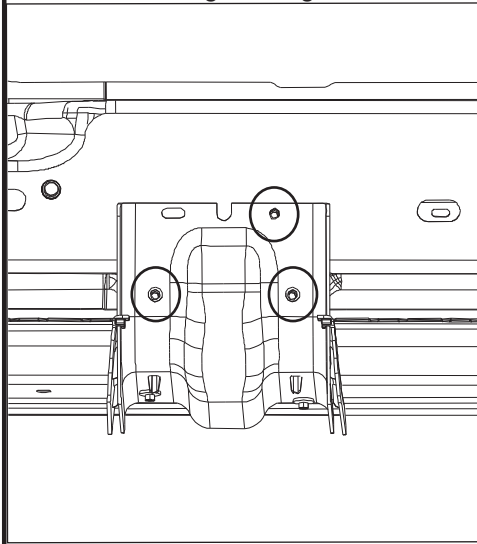

DT TUBE STEP
ESTRIBO DT
ETAPE DE TUBE DT

NOTE:
To clean threads use the correct Die before installing running boards

NOTE
Use a shot of corrosion preventative on studs after install.

Warning: This side step reduces your vehicle's ground clearance. It is not intended for off-road use.
Advertencia: Este paso del lado reduce el espacio libre del suelo de su vehiculo. No es pensado para el uso todoterreno.
Avertissement: Cette etape laterale reduit le degagement du sol de votre vehicule. Il n'est pas voulu pour l'usage tout-terrain.
Care: Chrome Cleaner-Excellent chrome surfaces cleaner. Ideally suited for all bright metals. Specifically formulated for use on surfaces that are exposed to weather or water. Part No. 04318013
Soin: Le Nettoyeur chrome - le chrome Excellent apparait le nettoyeur. Idealement adapte pour tous les metaux brillants. En particulier formule pour l'usage sur les surfaces qui sont exposes pour l'eau ou temps. Part No. 04318013
Cuidado: Cromo Limplador- Excelente limplador de superficies de cromro. Idealmente convenido para todos los metales brillantes. Especificamente formulado para el uso en superficies que son exuestas al ambiente y/o aqua. Part No. 04318013