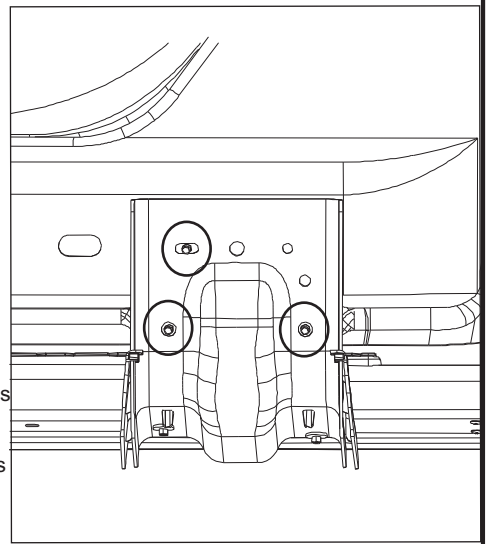

DT TUBE STEP
ESTRIBO DT
ETAPE DE TUBE DT

1X A B 1X

Crew Cab 6'-4"

C 18X

M8

Torque Specs
M8-16Nm, or 12FT-LBS

FRONT OF VEHICLE
DEVANT DU VEHICULE
PARTE DELANTERA DEL VEHICULO

NOTE: