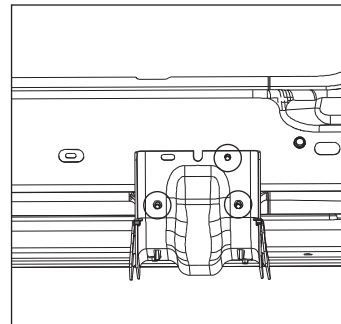

Warning: This side step reduces your vehicle's groundclearance. It is not intended for off-road use.

Advertencia: Este paso del lado reduce el espacio libredel suelo de su vehiculo. No es pensado para el uso todoterreno.

Avertissement: Cette etape laterale reduit le degagement du sol de votre vehicule. Il n'est pas voulu pour l'usage tout-terrain.

Care: Chrome Cleaner-Excellent chrome surfaces cleaner. Ideally suited for all bright metals. Specifically formulated

for use on surfaces that are exposed to weather or water. Part No. 04318013

Soin: Le Nettoyeur chrome - le chrome Excellent appari le nettoyeur. Idealemente adapte pour tous les metaux brillants. En particulier formule pour l'usage sur les surfacesqui sont exposes pour l'eau ou temps. Part No. 04318013

Culdado: Crome Limplador- Excelente limplador de superficies de cromro. Idealmente convenido para todos los metales brillantes. Especificamente formulado para el usoen superficies que son exquestas al ambiente y/o aqua. Part No. 04318013