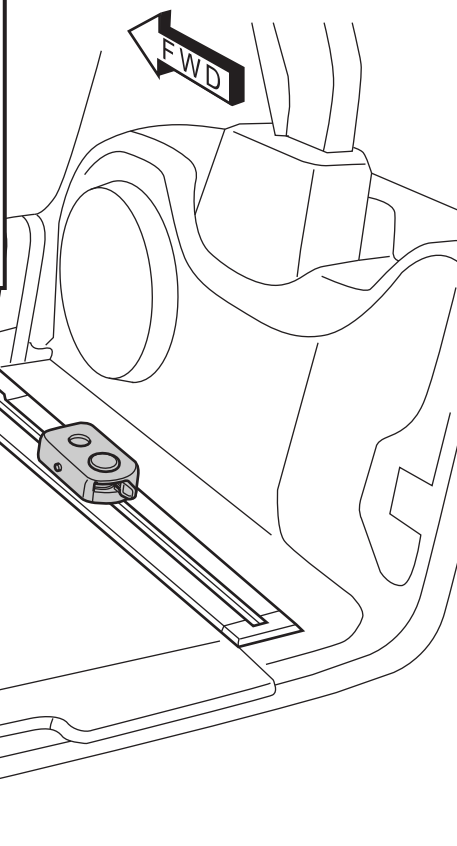

# CARGO ORGANIZER - TELESCOPIC BAR JEEP WRANGLER

www.mopar.com

**1**