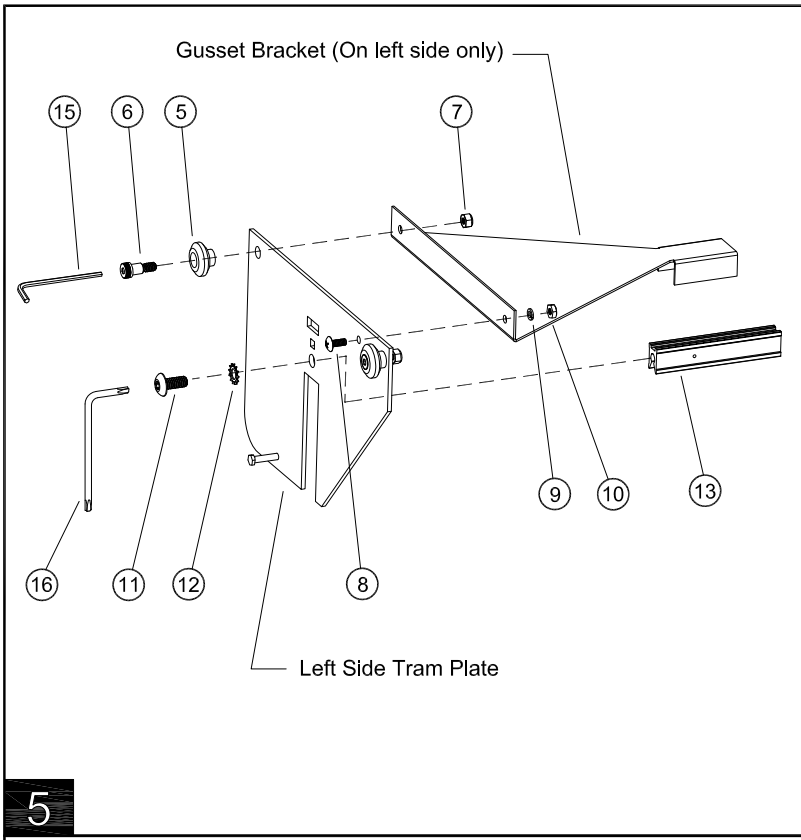

Bed Divider

Ram 1500 - 2500 - 3500

Bed Divider

Ram 1500 - 2500 - 3500

www.mopar.com

Call Out	Description	Quantity	Service Part (Y/N)	Part Number
1	Cargo Manager Track / Flange	2	Y	
2	2" Long Threaded Block	6	Y	
3	5/16"-18 x 3/4" Pan Head Screw	6	Y	
4	5/16" Lock Washer	6	Y	
5	Delrin Wheel	1	Y	
6	5/16" x 3/8" SS Shoulder Bolt	1	Y	
7	5/16" Lock Nut	1	Y	
8	#10-24 x 1/2" Truss Head Screw	1	Y	
9	#10 Lock Washer	1	Y	
10	#10-24 Hex Nut	1	Y	
11	Tork Head Screw	2	Y	
12	Star Washer	2	Y	
13	Stem	2	Y	
14	#6 x 3/8" Truss Head Screw	1	Y	
15	Allen Key	1	Y	
16	Torx Key	1	Y	

1

2

5

6

7

10