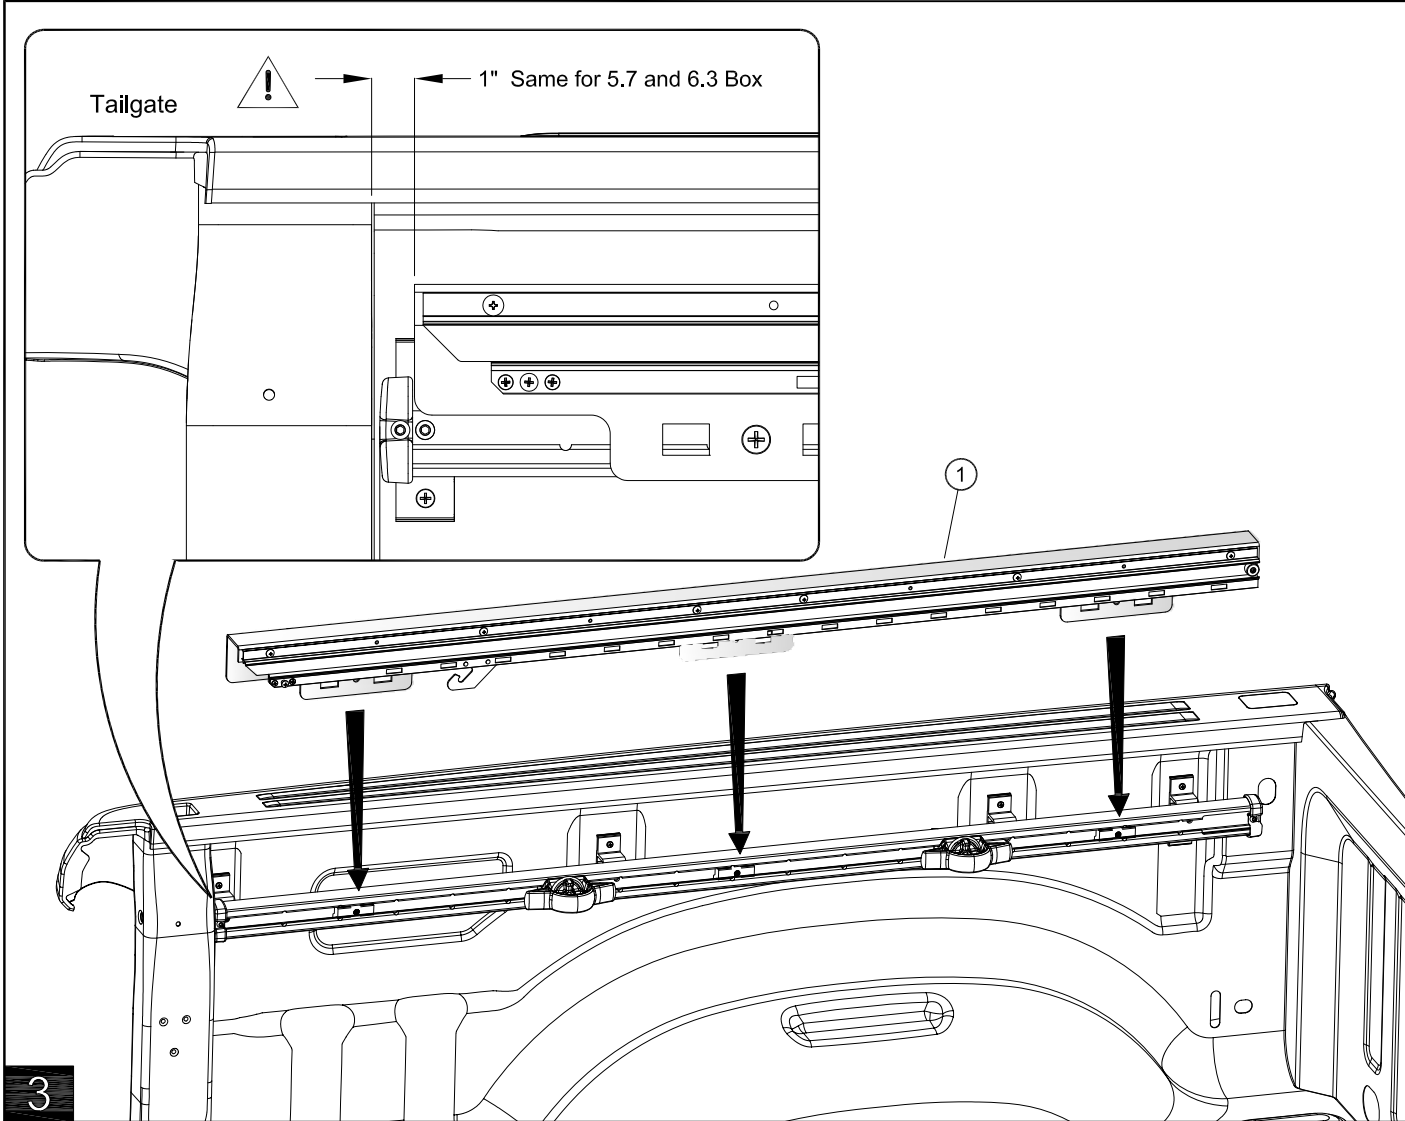

Bed Divider

Ram 1500 - 2500 - 3500

Bed Divider

Ram 1500 - 2500 - 3500

www.mopar.com

Call Out	Description	Quantity	Service Part (Y/N)	Part Number
1	Cargo Manager Track / Flange	2	Y	
2	2" Long Threaded Block	6	Y	
3	5/16"-18 x 3/4" Pan Head Screw	6	Y	
4	5/16" Lock Washer	6	Y	
5	Delrin Wheel	1	Y	
6	5/16" x 3/8" SS Shoulder Bolt	1	Y	
7	5/16" Lock Nut	1	Y	
8	#10-24 x 1/2" Truss Head Screw	1	Y	
9	#10 Lock Washer	1	Y	
10	#10-24 Hex Nut	1	Y	
11	Tork Head Screw	2	Y	
12	Star Washer	2	Y	
13	Stem	2	Y	
14	#6 x 3/8" Truss Head Screw	1	Y	
15	Allen Key	1	Y	
16	Torx Key	1	Y	

1

2

5

6

7

10