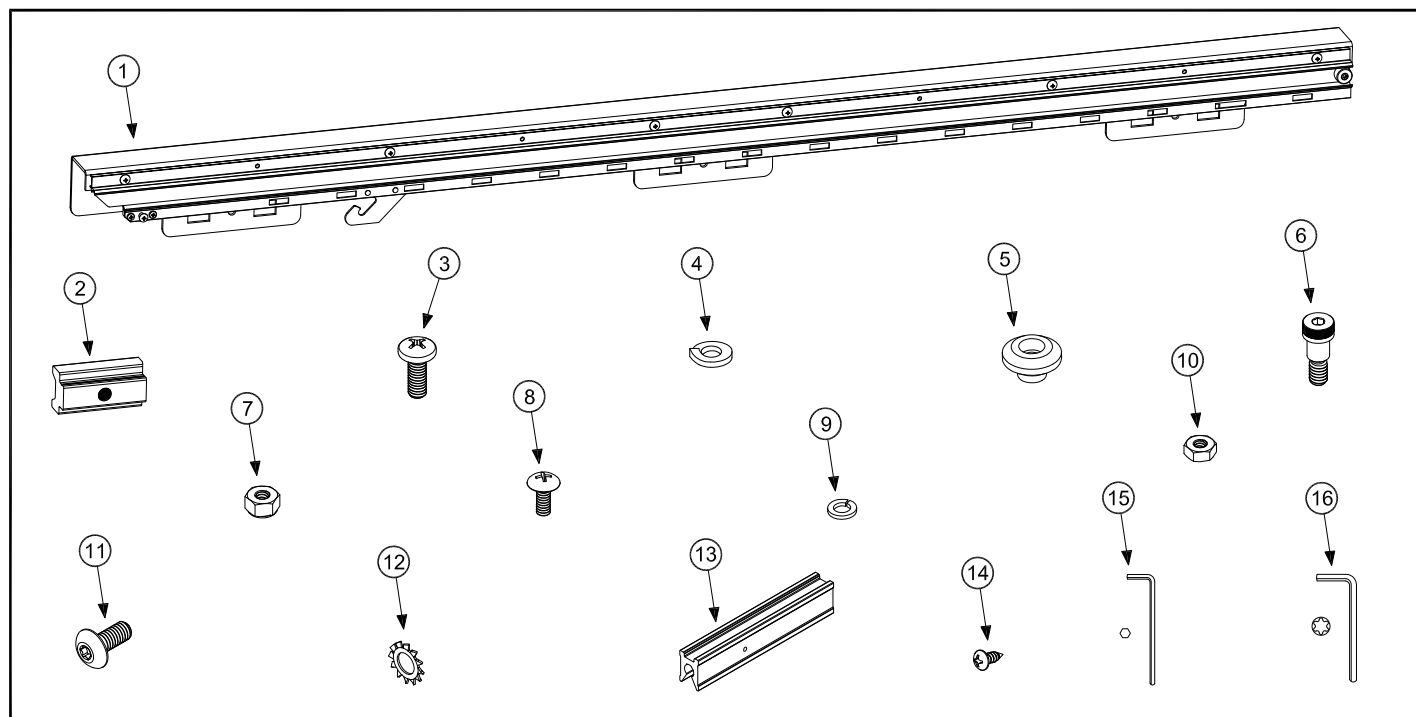

Bed Divider

Ram 1500 - 2500 - 3500

Bed Divider

Ram 1500 - 2500 - 3500

www.mopar.com

Call Out	Description	Quantity	Service Part (Y/N)	Part Number
1	Cargo Manager Track / Flange	2	Y	
2	2" Long Threaded Block	6	Y	
3	5/16"-18 x 3/4" Pan Head Screw	6	Y	
4	5/16" Lock Washer	6	Y	
5	Delrin Wheel	1	Y	
6	5/16" x 3/8" SS Shoulder Bolt	1	Y	
7	5/16" Lock Nut	1	Y	
8	#10-24 x 1/2" Truss Head Screw	1	Y	
9	#10 Lock Washer	1	Y	
10	#10-24 Hex Nut	1	Y	
11	Tork Head Screw	2	Y	
12	Star Washer	2	Y	
13	Stem	2	Y	
14	#6 x 3/8" Truss Head Screw	1	Y	
15	Allen Key	1	Y	
16	Torx Key	1	Y	

1

2

5

6

7

10