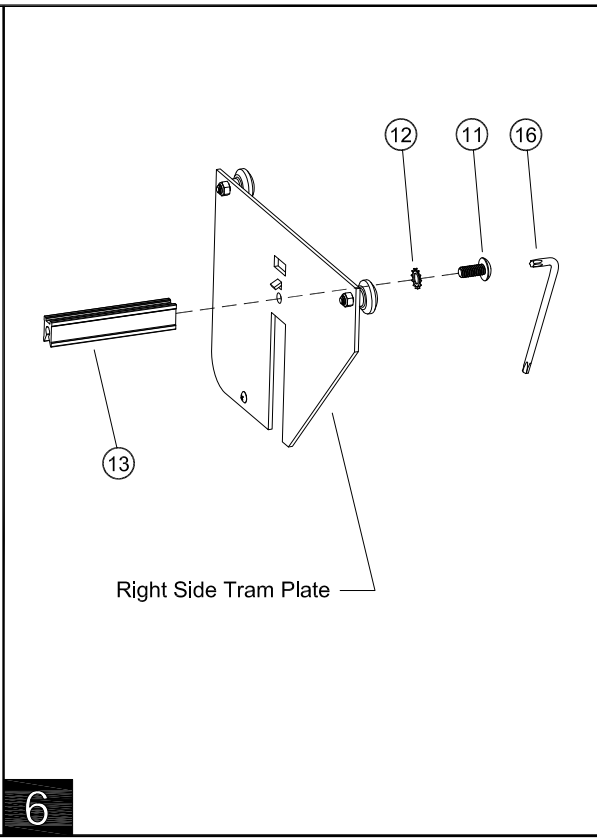

Bed Divider

Ram 1500 - 2500 - 3500

Bed Divider

Ram 1500 - 2500 - 3500

www.mopar.com

Call Out	Description	Quantity	Service Part (Y/N)	Part Number
1	Cargo Manager Track / Flange	2	Y	
2	2" Long Threaded Block	6	Y	
3	5/16"-18 x 3/4" Pan Head Screw	6	Y	
4	5/16" Lock Washer	6	Y	
5	Delrin Wheel	1	Y	
6	5/16" x 3/8" SS Shoulder Bolt	1	Y	
7	5/16" Lock Nut	1	Y	
8	#10-24 x 1/2" Truss Head Screw	1	Y	
9	#10 Lock Washer	1	Y	
10	#10-24 Hex Nut	1	Y	
11	Tork Head Screw	2	Y	
12	Star Washer	2	Y	
13	Stem	2	Y	
14	#6 x 3/8" Truss Head Screw	1	Y	
15	Allen Key	1	Y	
16	Torx Key	1	Y	

1

2

5

6

7

10