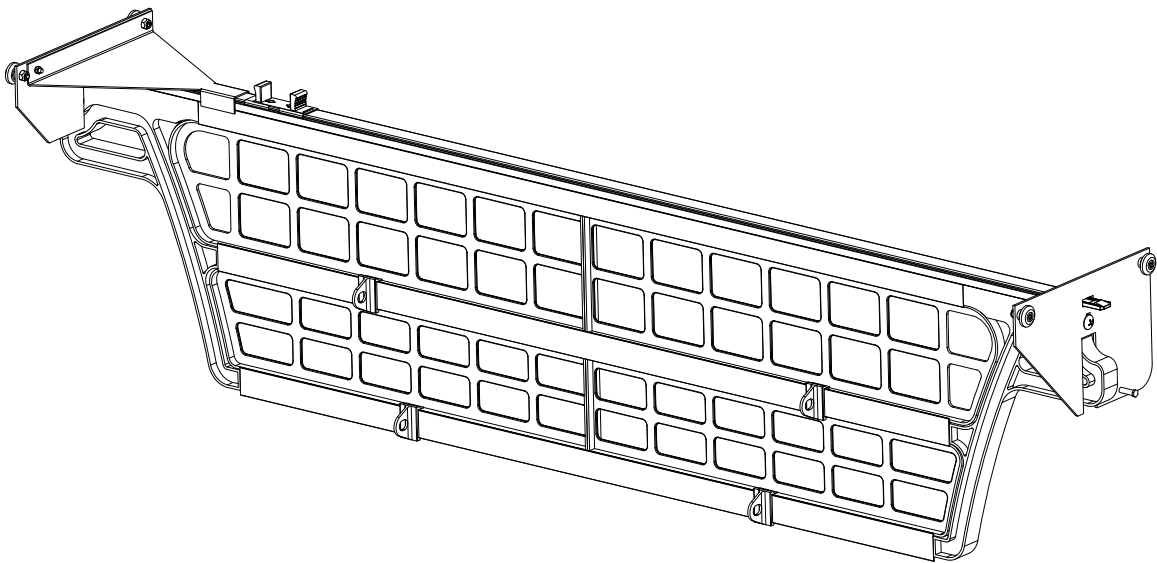

Bed Divider

Ram 1500 - 2500 - 3500

Bed Divider

Ram 1500 - 2500 - 3500

www.mopar.com

Call Out	Description	Quantity	Service Part (Y/N)	Part Number
1	Cargo Manager Track / Flange	2	Y	
2	2" Long Threaded Block	6	Y	
3	5/16"-18 x 3/4" Pan Head Screw	6	Y	
4	5/16" Lock Washer	6	Y	
5	Delrin Wheel	1	Y	
6	5/16" x 3/8" SS Shoulder Bolt	1	Y	
7	5/16" Lock Nut	1	Y	
8	#10-24 x 1/2" Truss Head Screw	1	Y	
9	#10 Lock Washer	1	Y	
10	#10-24 Hex Nut	1	Y	
11	Tork Head Screw	2	Y	
12	Star Washer	2	Y	
13	Stem	2	Y	
14	#6 x 3/8" Truss Head Screw	1	Y	
15	Allen Key	1	Y	
16	Torx Key	1	Y	