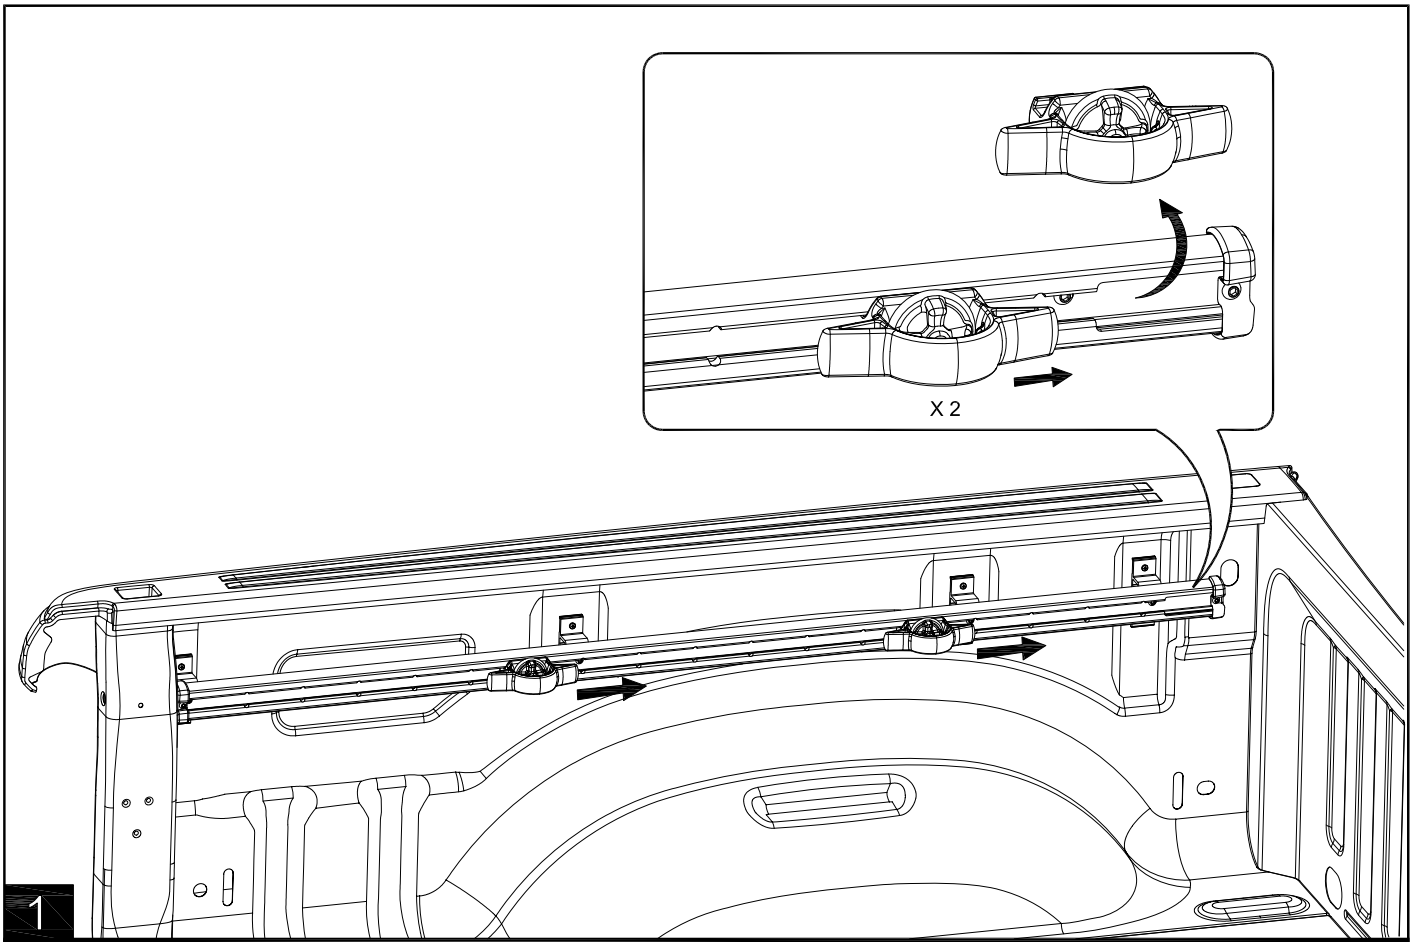

Bed Divider

Ram 1500 - 2500 - 3500

Bed Divider

Ram 1500 - 2500 - 3500

www.mopar.com

Call Out	Description	Quantity	Service Part (Y/N)	Part Number
1	Cargo Manager Track / Flange	2	Y	
2	2" Long Threaded Block	6	Y	
3	5/16"-18 x 3/4" Pan Head Screw	6	Y	
4	5/16" Lock Washer	6	Y	
5	Delrin Wheel	1	Y	
6	5/16" x 3/8" SS Shoulder Bolt	1	Y	
7	5/16" Lock Nut	1	Y	
8	#10-24 x 1/2" Truss Head Screw	1	Y	
9	#10 Lock Washer	1	Y	
10	#10-24 Hex Nut	1	Y	
11	Tork Head Screw	2	Y	
12	Star Washer	2	Y	
13	Stem	2	Y	
14	#6 x 3/8" Truss Head Screw	1	Y	
15	Allen Key	1	Y	
16	Torx Key	1	Y	