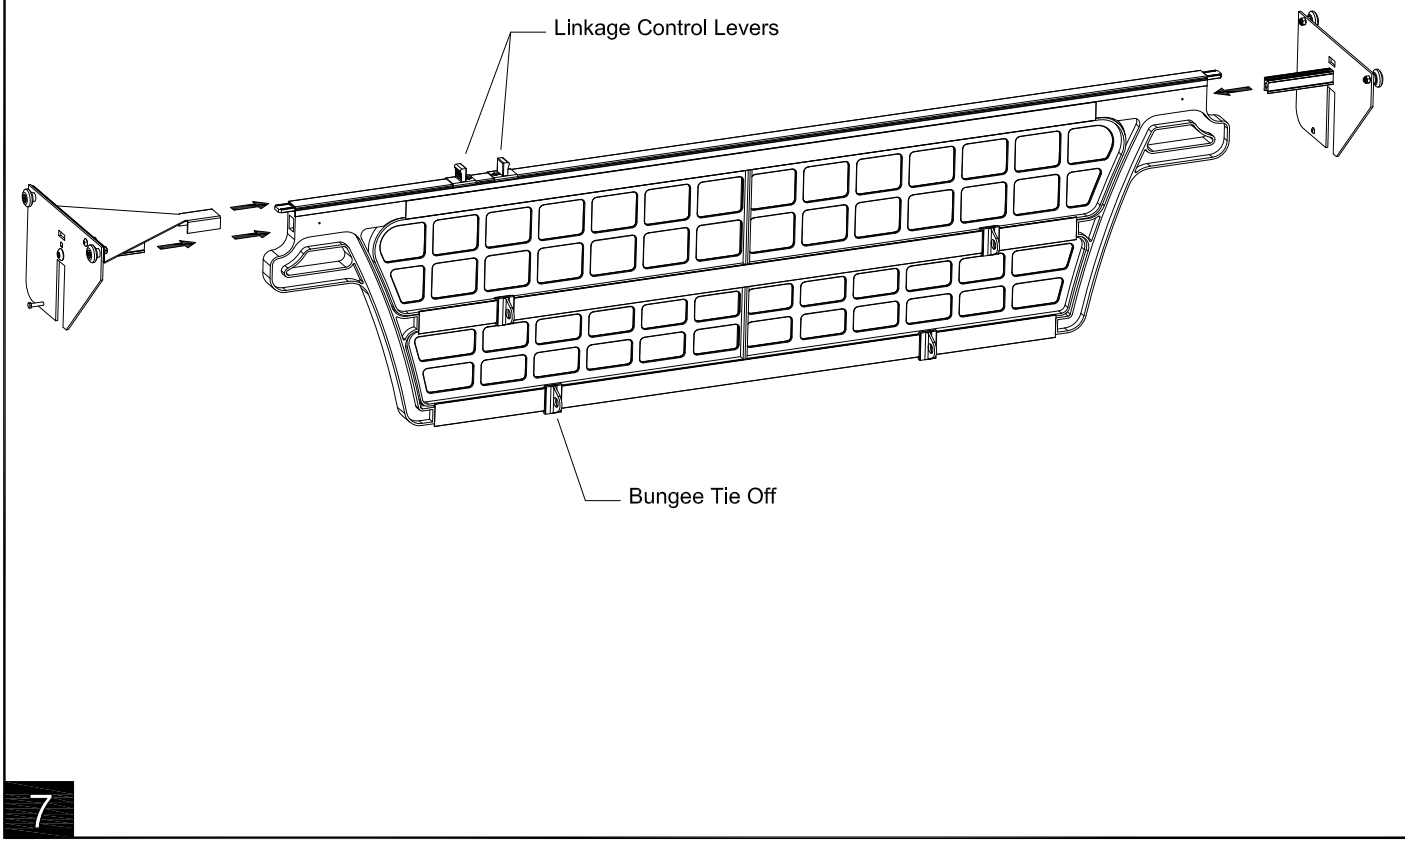

Bed Divider

Ram 1500 - 2500 - 3500

Bed Divider

Ram 1500 - 2500 - 3500

www.mopar.com

Call Out	Description	Quantity	Service Part (Y/N)	Part Number
1	Cargo Manager Track / Flange	2	Y	
2	2" Long Threaded Block	6	Y	
3	5/16"-18 x 3/4" Pan Head Screw	6	Y	
4	5/16" Lock Washer	6	Y	
5	Delrin Wheel	1	Y	
6	5/16" x 3/8" SS Shoulder Bolt	1	Y	
7	5/16" Lock Nut	1	Y	
8	#10-24 x 1/2" Truss Head Screw	1	Y	
9	#10 Lock Washer	1	Y	
10	#10-24 Hex Nut	1	Y	
11	Tork Head Screw	2	Y	
12	Star Washer	2	Y	
13	Stem	2	Y	
14	#6 x 3/8" Truss Head Screw	1	Y	
15	Allen Key	1	Y	
16	Torx Key	1	Y	

1

2

5

6

7

10