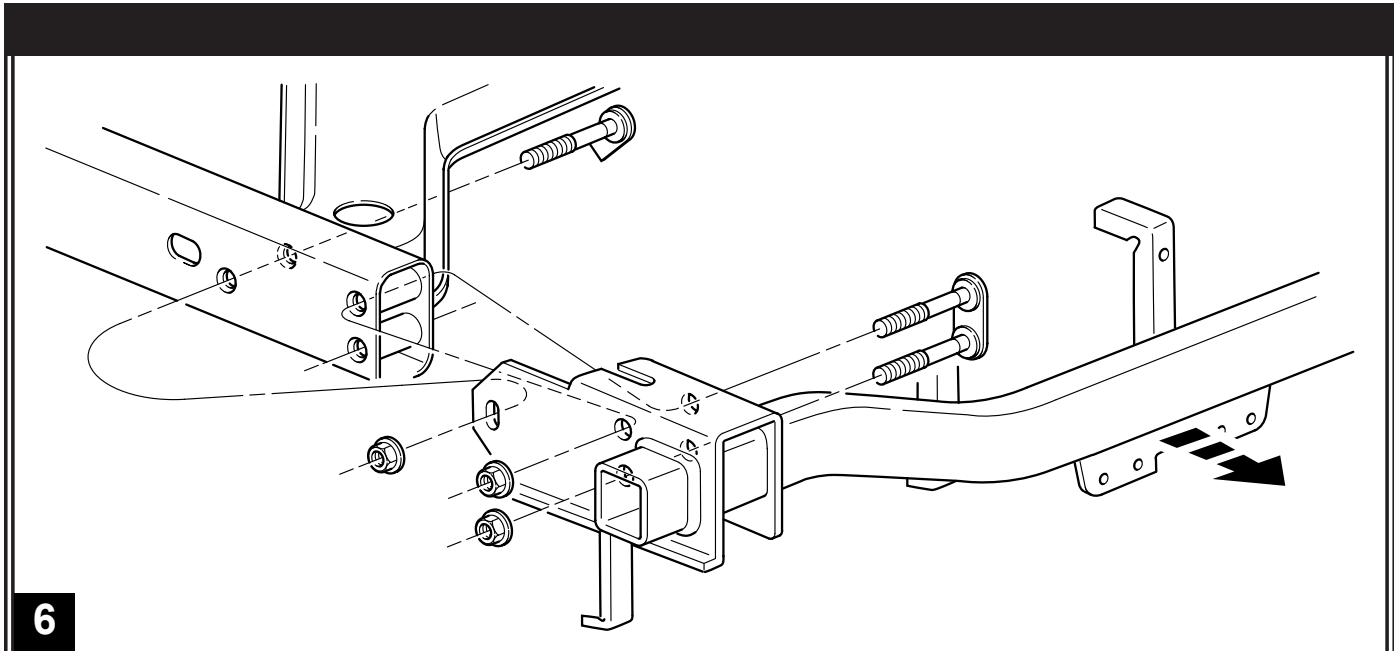

MOPAR®

DODGE DURANGO

Trailer Hitch

A

B 3x

C 4x

T25

1/4"

19mm
21mm

1

6

**135 ft.-lbs.
(183 N·m)**

7

**60 ft.-lbs.
(81 N·m)**

8