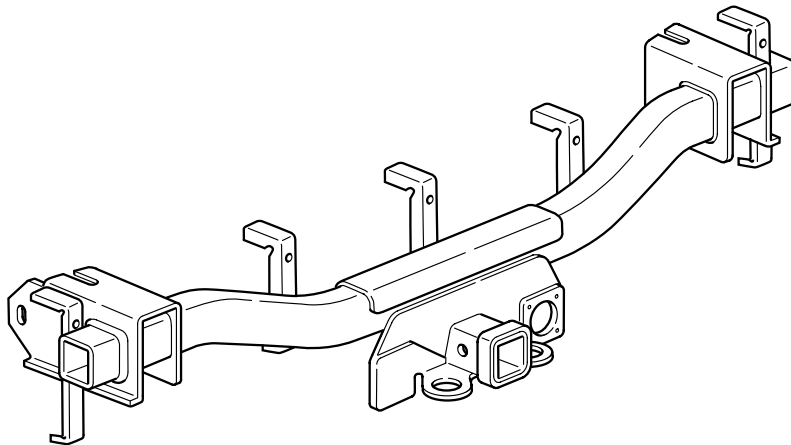

MOPAR®

DODGE DURANGO

Trailer Hitch

A

B 3x

C 4x

T25

1/4"

19mm
21mm

1

6

**135 ft.-lbs.
(183 N·m)**

7

**60 ft.-lbs.
(81 N·m)**

8