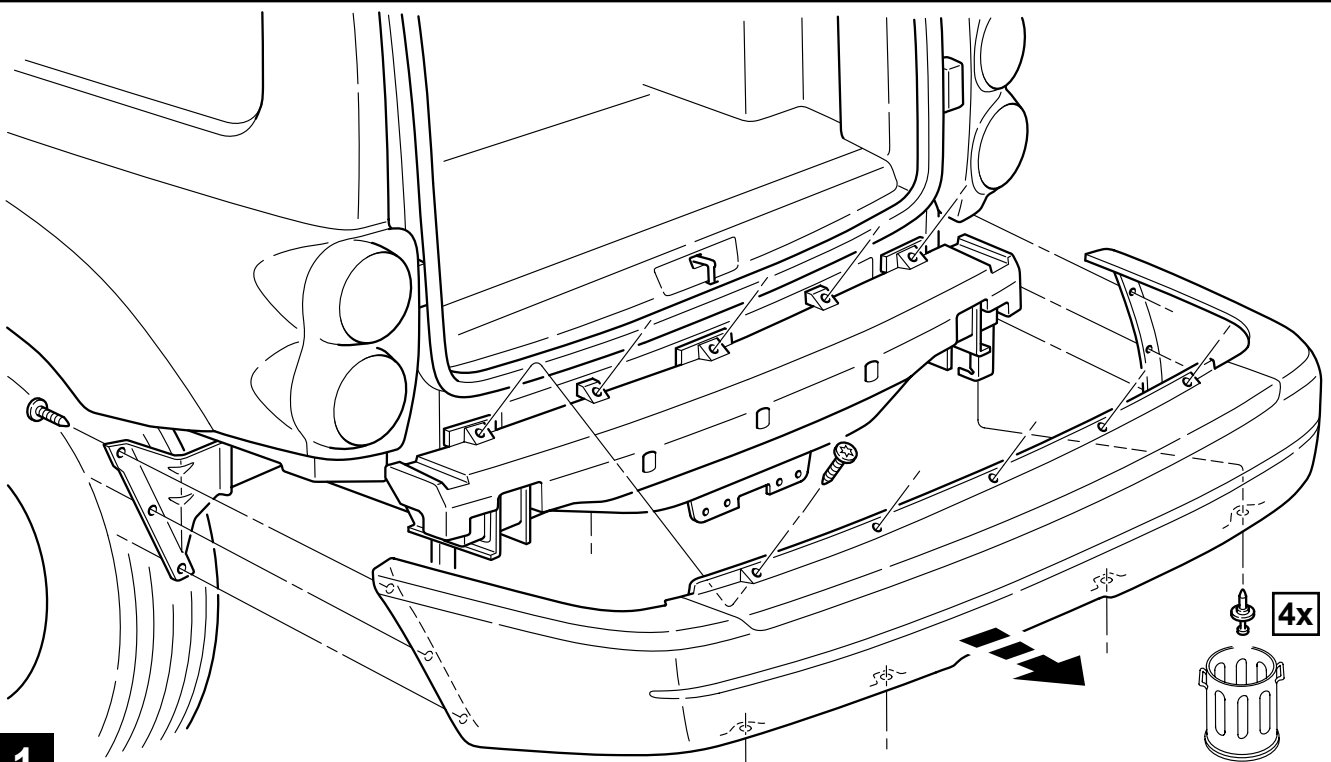

MOPAR®

DODGE DURANGO

Trailer Hitch

A

B 3x

C 4x

T25

1/4"

19mm
21mm

1

6

**135 ft.-lbs.
(183 N·m)**

7

**60 ft.-lbs.
(81 N·m)**

8