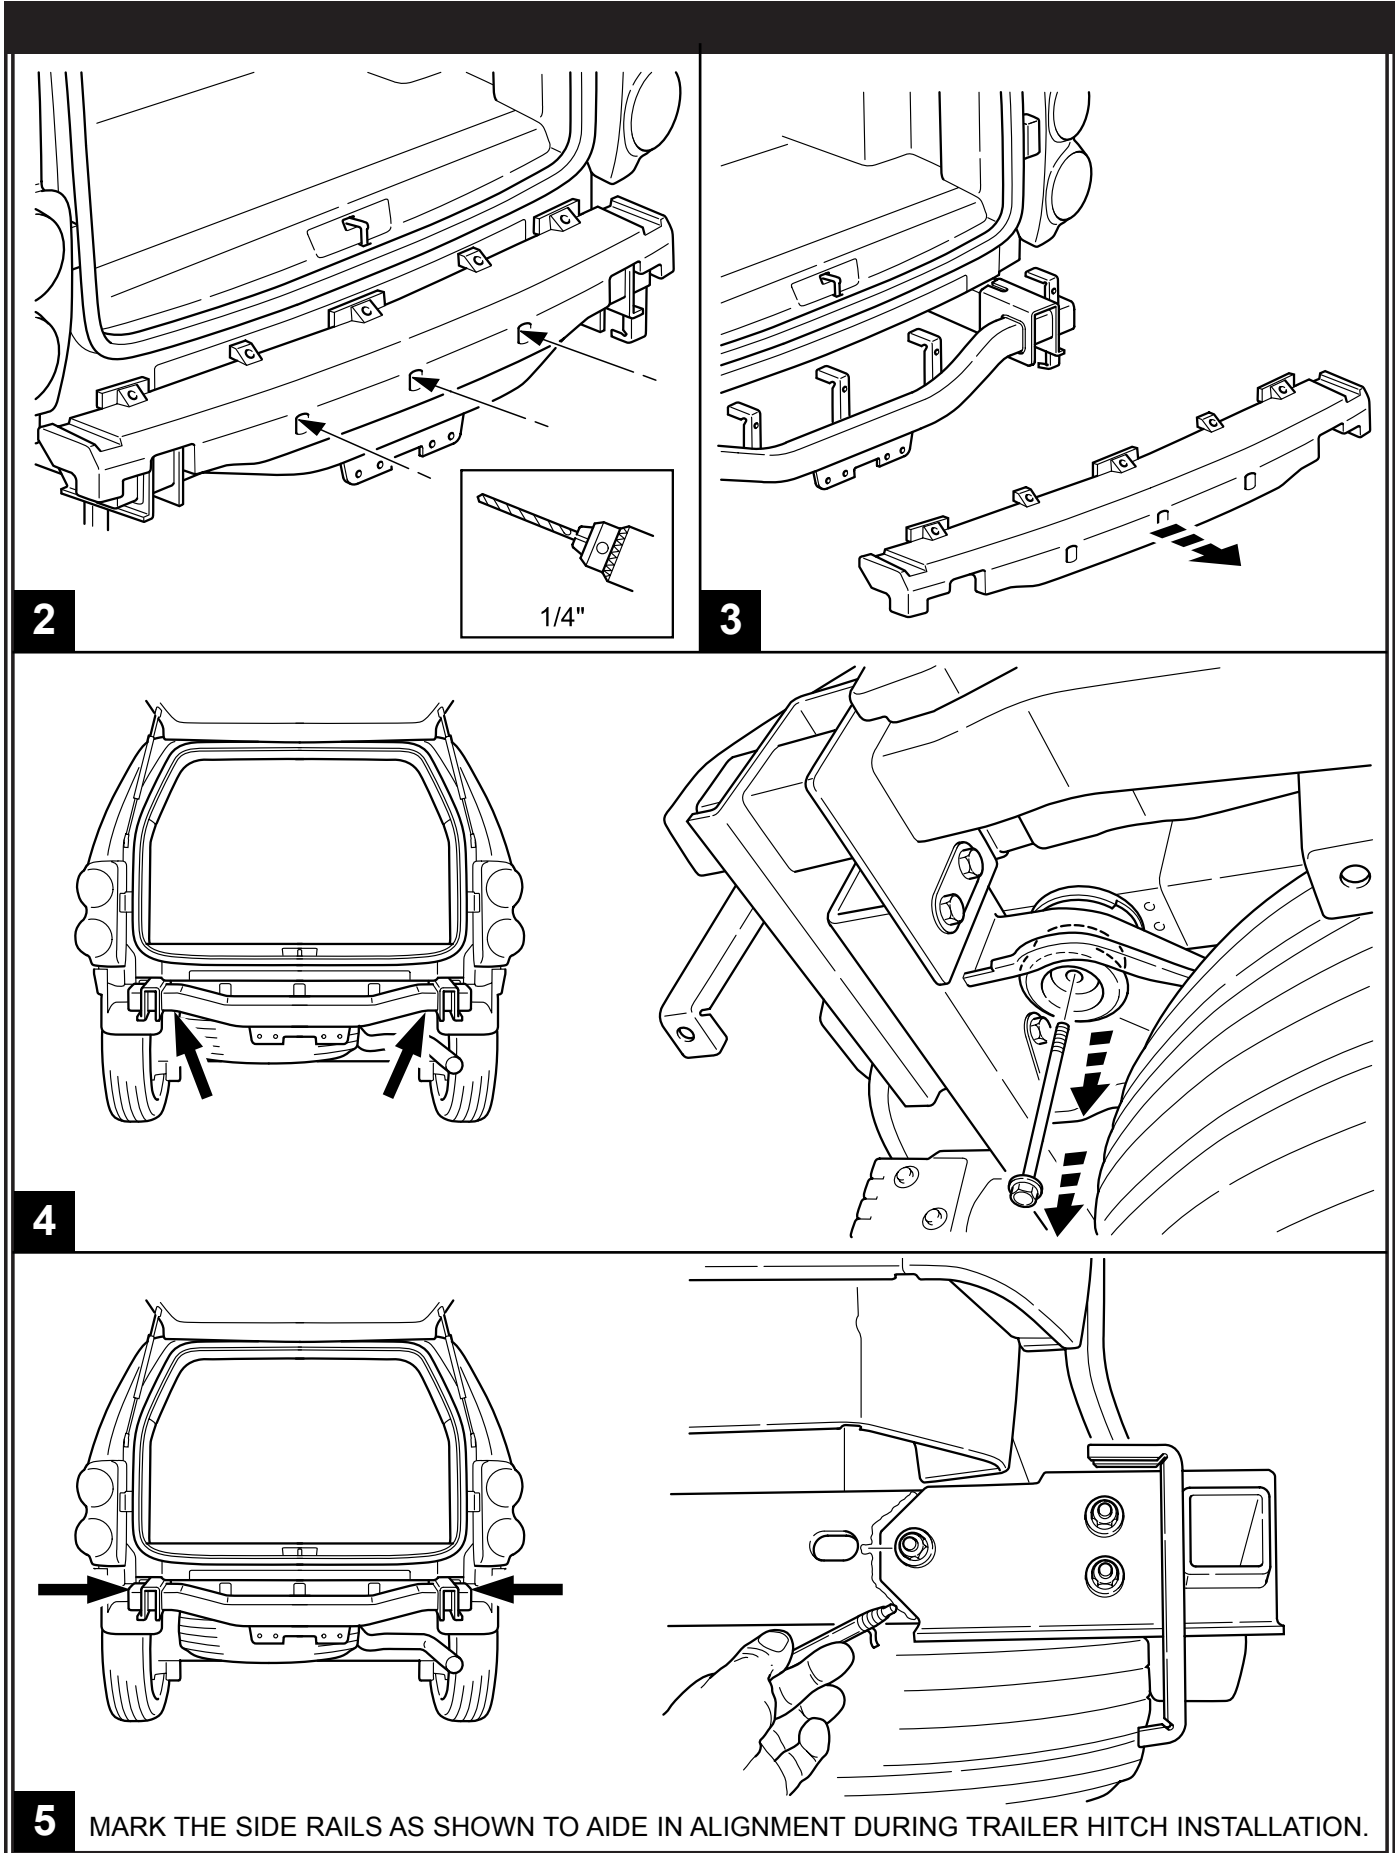

MOPAR®

DODGE DURANGO

Trailer Hitch

A

B 3x

C 4x

T25

1/4"

19mm
21mm

1

6

**135 ft.-lbs.
(183 N·m)**

7

**60 ft.-lbs.
(81 N·m)**

8