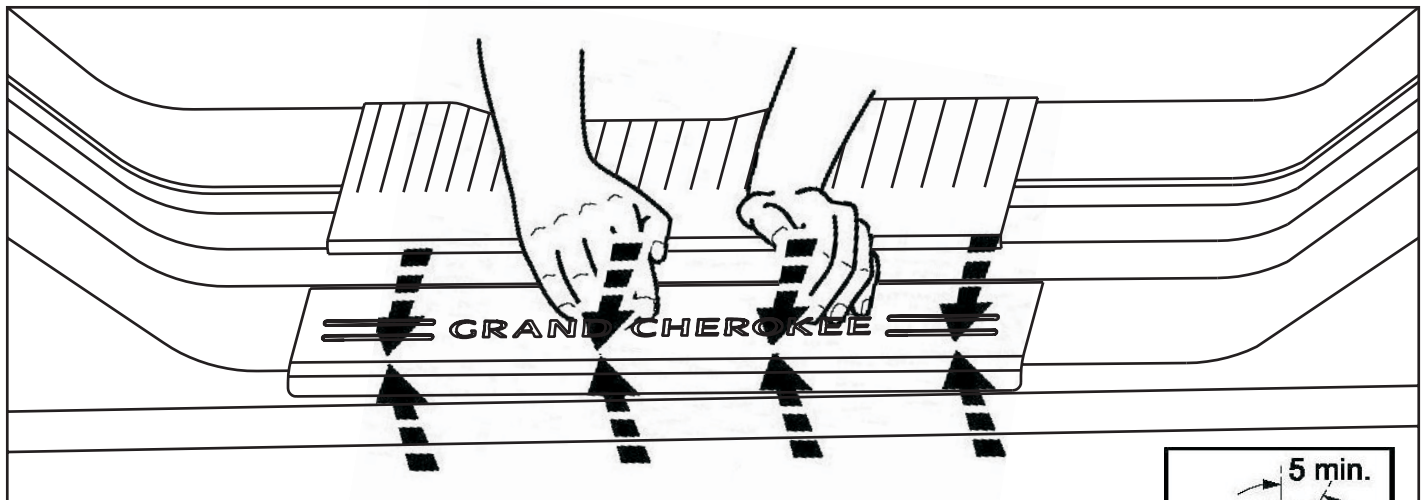

2

MOPAR

JEEP GRAND CHEROKEE

FRONT

	
ALCOHOL SWAB	Wait 5 min.

3 A

4 A

COMPLETELY REMOVE THE BACKING(LINER) OF THE TAPE.

5 min.

5 A

JEEP GRAND CHEROKEE

REAR DOOR ENTRY SILL

REAR

6 B

7 B

COMPLETELY REMOVE THE BACKING(LINER) OF THE TAPE.