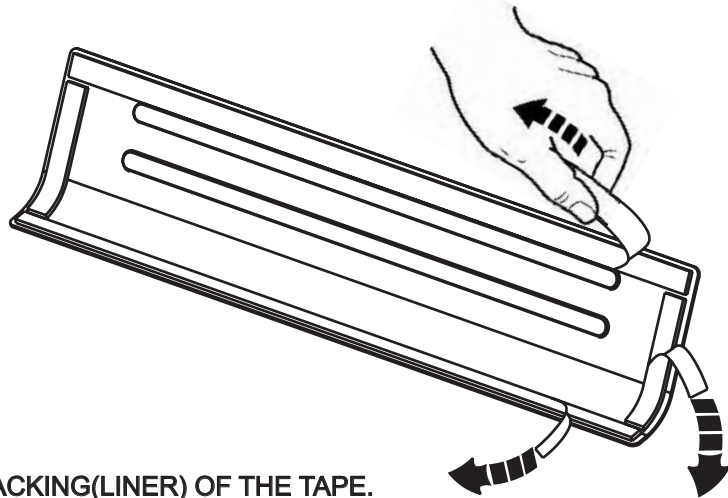

5 min.

5 A

JEEP GRAND CHEROKEE

REAR DOOR ENTRY SILL

REAR

6 B

7 B

COMPLETELY REMOVE THE BACKING(LINER) OF THE TAPE.