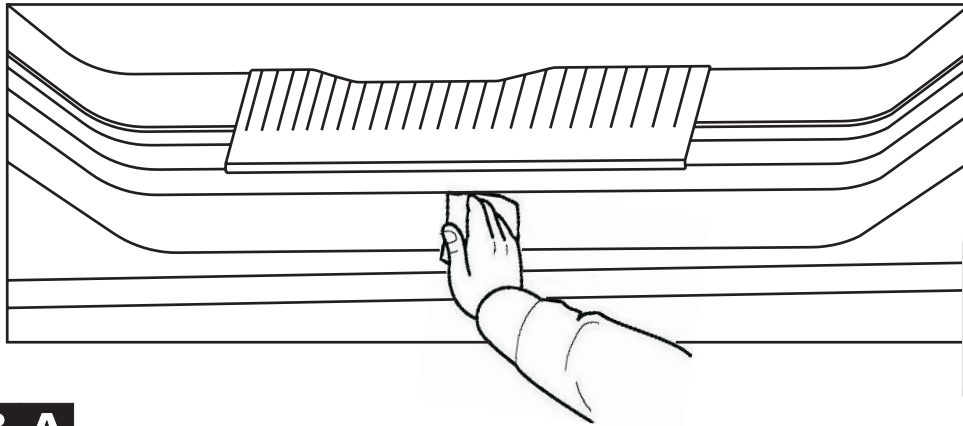

JEEP GRAND CHEROKEE

DOOR ENTRY SILL

FRONT DOORSILL
2X

A

REAR DOORSILL
2X

B

1

97°F
35°C
52°F
15°C

2

MOPAR

JEEP GRAND CHEROKEE

FRONT

	
ALCOHOL SWAB	Wait 5 min.

3 A

4 A

COMPLETELY REMOVE THE BACKING(LINER) OF THE TAPE.

5 min.

5 A

JEEP GRAND CHEROKEE

REAR DOOR ENTRY SILL

REAR

6 B

7 B

COMPLETELY REMOVE THE BACKING(LINER) OF THE TAPE.