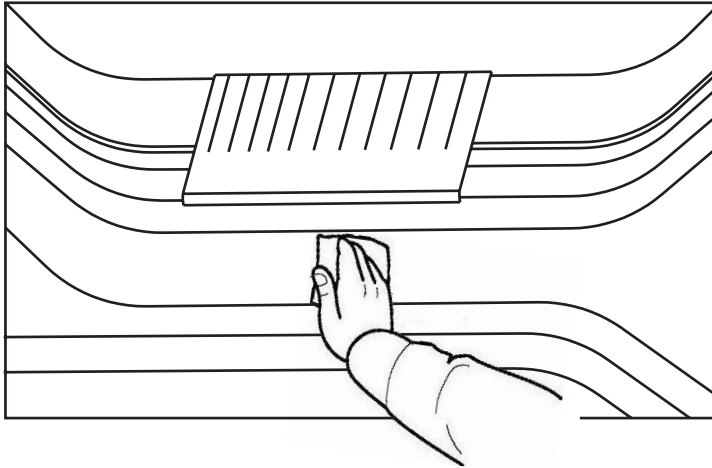

2

MOPAR

JEEP GRAND CHEROKEE

FRONT

	
ALCOHOL SWAB	Wait 5 min.

3 A

4 A

COMPLETELY REMOVE THE BACKING(LINER) OF THE TAPE.

5 min.

5 A

JEEP GRAND CHEROKEE

REAR DOOR ENTRY SILL

REAR

6 B

7 B

COMPLETELY REMOVE THE BACKING(LINER) OF THE TAPE.