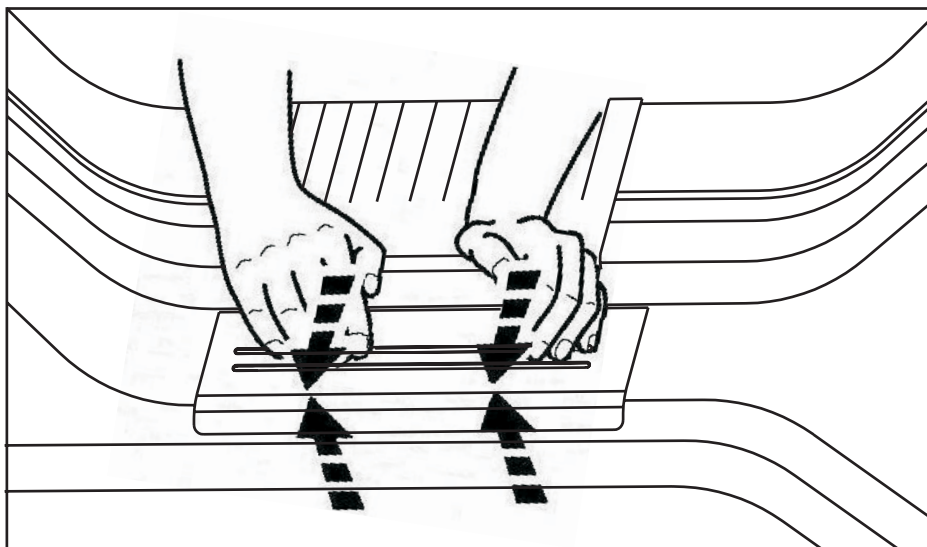

5 min.

5 A

JEEP GRAND CHEROKEE

REAR DOOR ENTRY SILL

REAR

6 B

7 B

COMPLETELY REMOVE THE BACKING(LINER) OF THE TAPE.