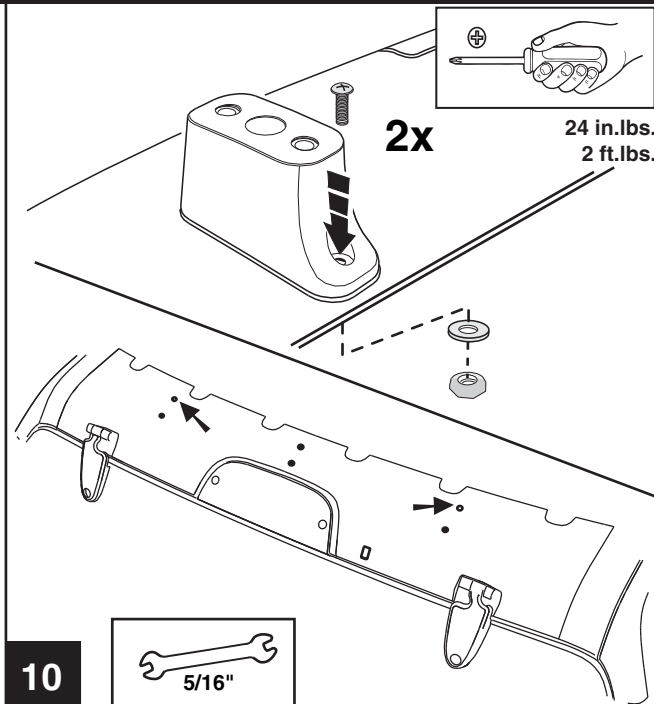

JEEP GRAND CHEROKEE

Rear Air Deflector

Genuine Accessories

DO NOT OVERTIGHTEN
NO HAGA OVERTIGHTEN
NE FAITES PAS OVERTIGHTEN

© DAIMLERCHRYSLER

I-1029

JEEP GRAND CHEROKEE

Rear Air Deflector

Genuine Accessories

A X6		X4		X2		X2	
B X6		C X6		D X1		E X3	
F X3		G X3		H X1		I X1	
J		K		L		M	3MM

Tools Required / HERRAMIENTAS NECESARIAS / OUTILS NECESSAIRES

I-1029

© DAIMLERCHRYSLER

JEEP GRAND CHEROKEE