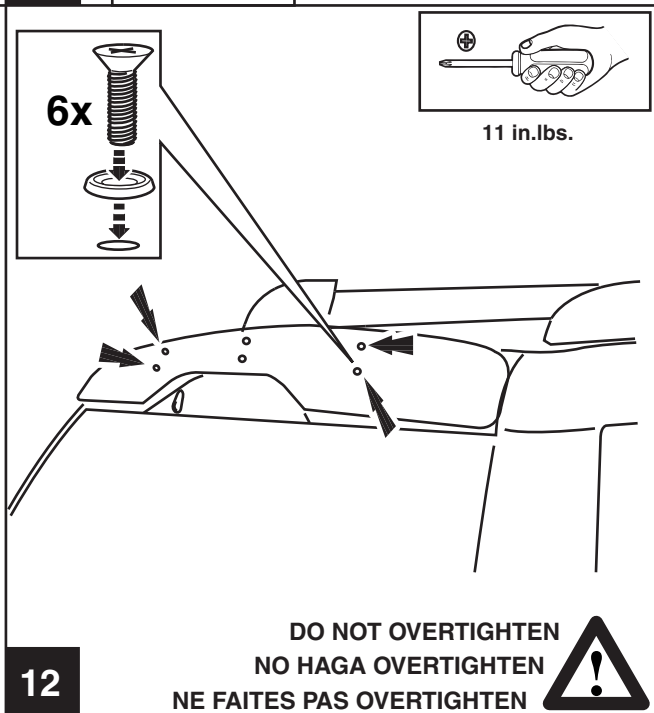

JEEP GRAND CHEROKEE

Rear Air Deflector

Genuine Accessories

DO NOT OVERTIGHTEN
NO HAGA OVERTIGHTEN
NE FAITES PAS OVERTIGHTEN

© DAIMLERCHRYSLER

I-1029

JEEP GRAND CHEROKEE

Rear Air Deflector