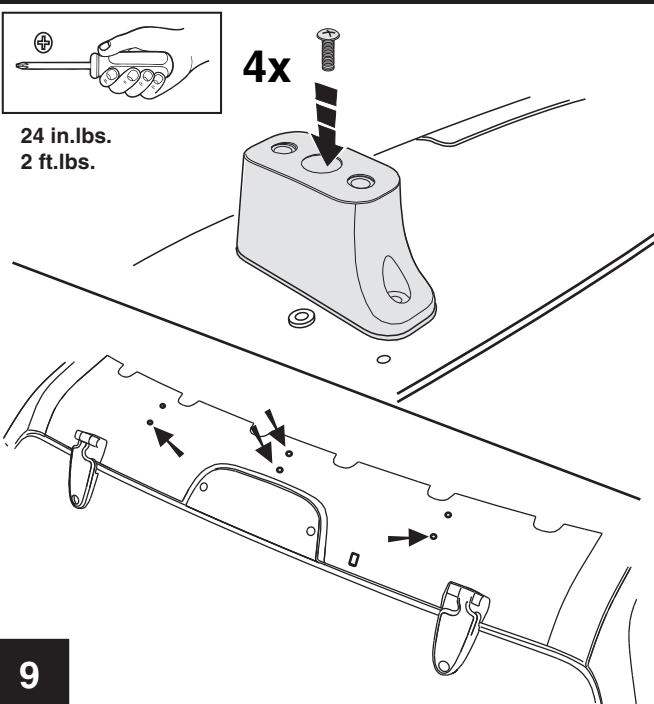

JEEP GRAND CHEROKEE

Rear Air Deflector

Genuine Accessories

DO NOT OVERTIGHTEN
NO HAGA OVERTIGHTEN
NE FAITES PAS OVERTIGHTEN

© DAIMLERCHRYSLER

I-1029

JEEP GRAND CHEROKEE

Rear Air Deflector