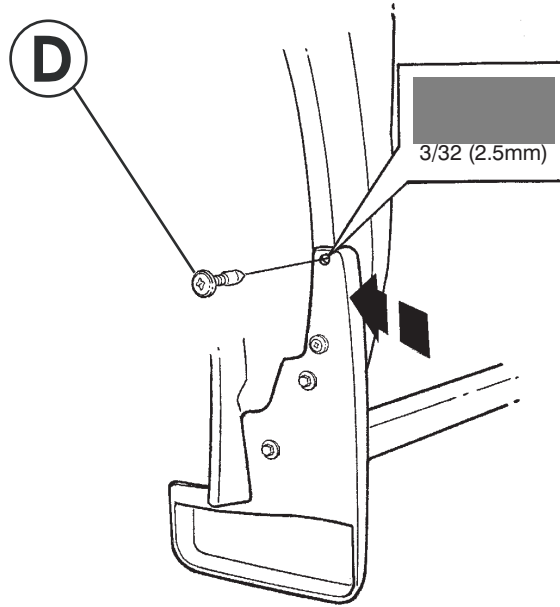

E 2X

7mm
Socket/Driver

3/32" (2.5 mm)
1/4" (6.3 mm)

#2

#2

1

2

3