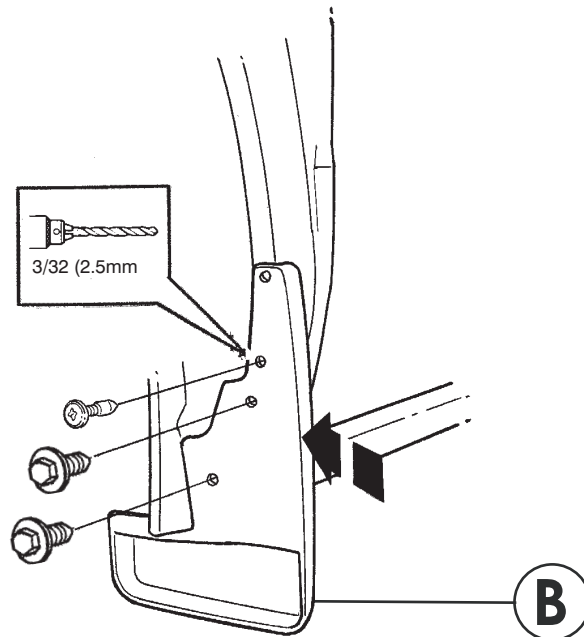

E 2X

7mm
Socket/Driver

3/32" (2.5 mm)
1/4" (6.3 mm)

#2

#2

1

2

3