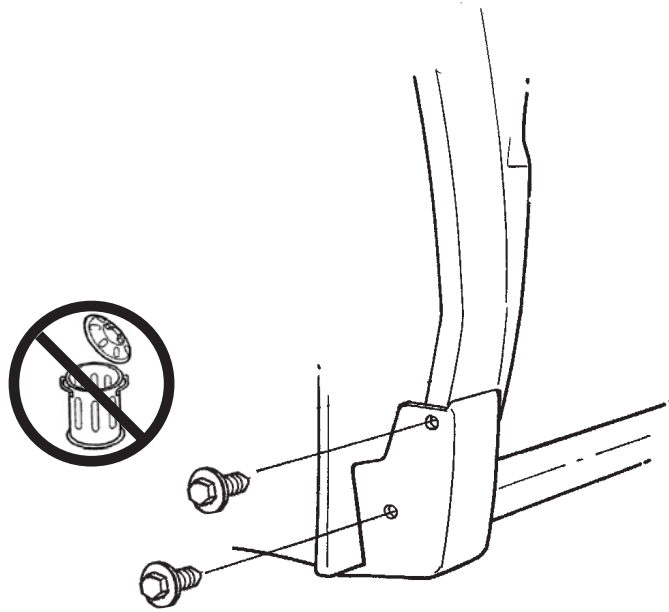

E 2X

7mm
Socket/Driver

3/32" (2.5 mm)
1/4" (6.3 mm)

#2

#2

1

2

3