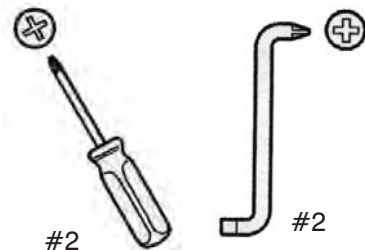

JEEP PATRIOT

Front Splashguards

Front Right

A

Front Left

B

C 2X

D 4X

E 2X

7mm
Socket/Driver

3/32" (2.5 mm)
1/4" (6.3 mm)

#2

#2

1

2

3