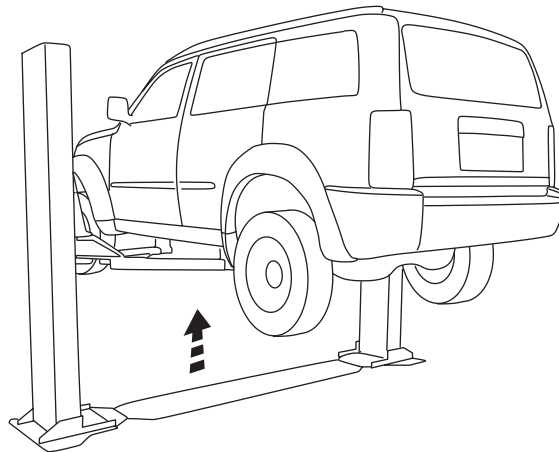

# DODGE NITRO

RUNNING BOARDS  
TABLEROS CORRIENTES  
CONSEILS COURANTS

**A** 2x

**B** 10x

**C** 6x

**D** 2x

13 mm 

**1**