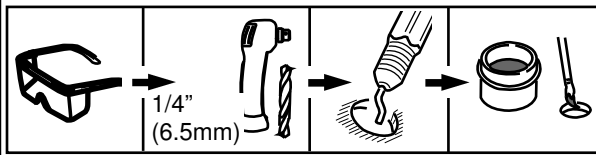

GB NOTE: Repeat steps 1-7 & 10-19 on the other side

E NOTA: Repita estos pasos 1-7 & 10-19 en otro lado

F NOTE: Répétez les étapes 1-7 & 10-19 pour l'autre côté

19