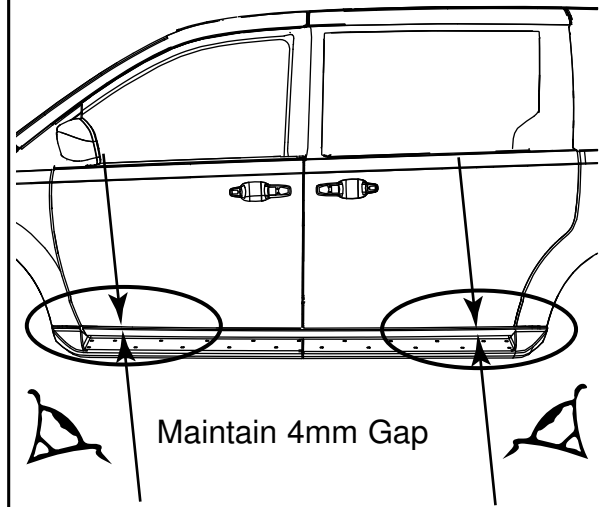

Dodge Caravan/Chrysler Town and Country Running Board

 A X1		 B X1						
 C X1	 D X1	 E X1	 F X1					
 G X4	 H X1	 I X12	 J X4	 L X1				
 M X1	 N X4	 O X4						
 16mm 13mm 10mm		 1/4" 1/8" (3mm) 3/8" (10mm)		  82300508ab	 10mm 13mm			

9

10 27 (N.m) 20 ft-lbs

11 27 (N.m) 20 ft-lbs

12

13

14

13.6 (N.m) 10 ft-lbs

15