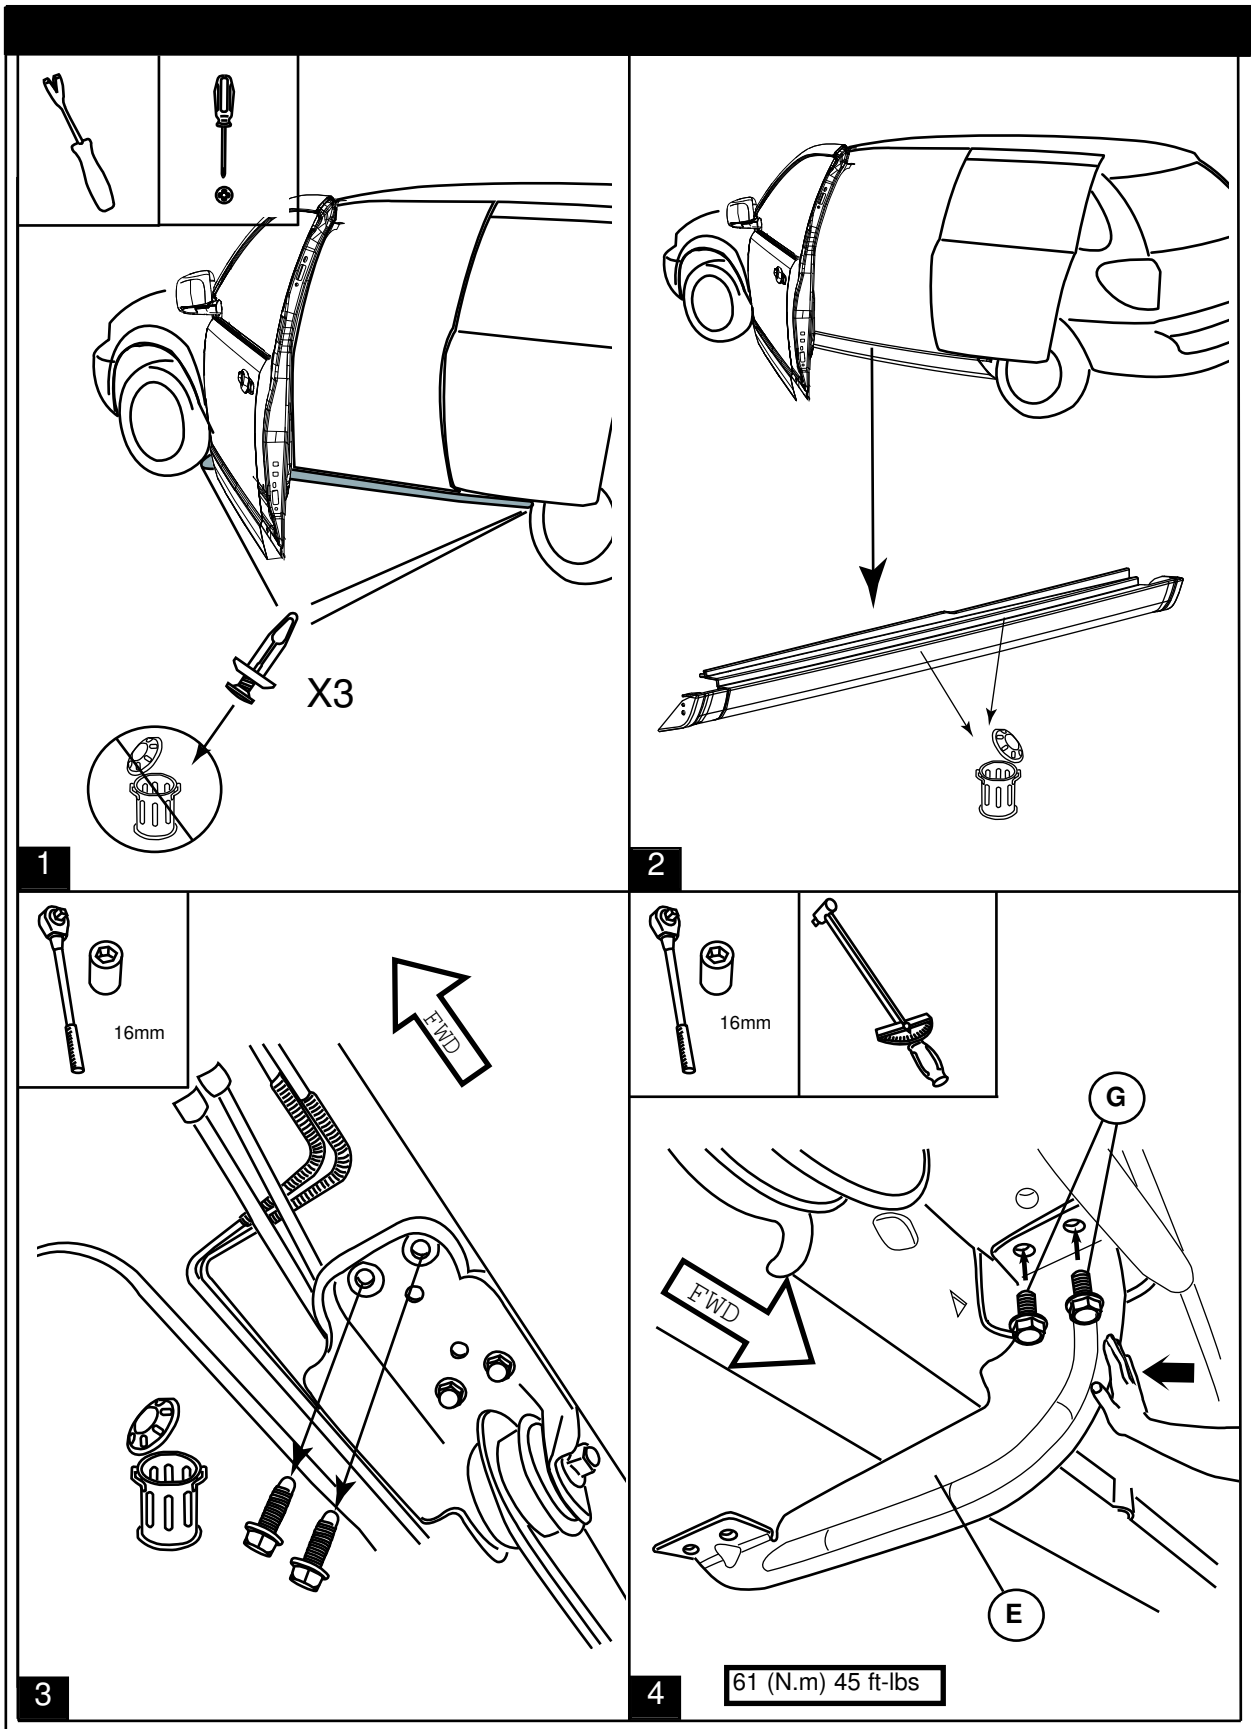

Dodge Caravan/Chrysler Town and Country Running Board

 A X1		 B X1						
 C X1	 D X1	 E X1	 F X1					
 G X4	 H X1	 I X12	 J X4	 L X1				
 M X1	 N X4	 O X4						
 16mm 13mm 10mm		 1/4" 1/8" (3mm) 3/8" (10mm)		  82300508ab	 10mm 13mm			