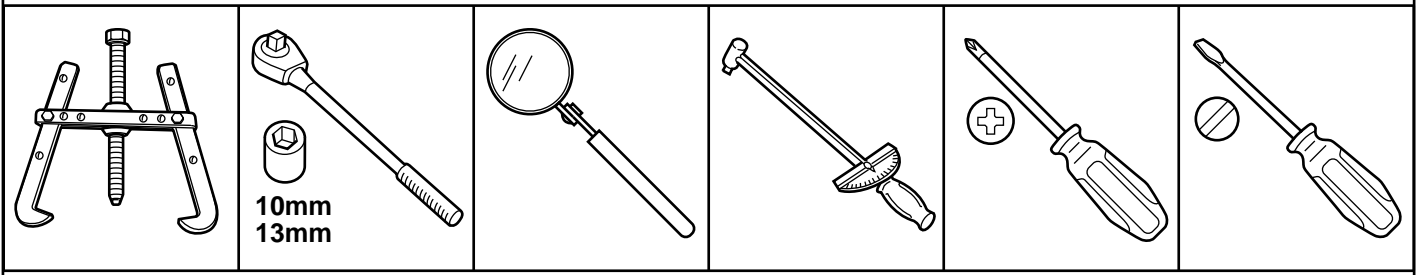

JEEP LIBERTY DODGE NITRO Speed Control Kit

3

4

5

6