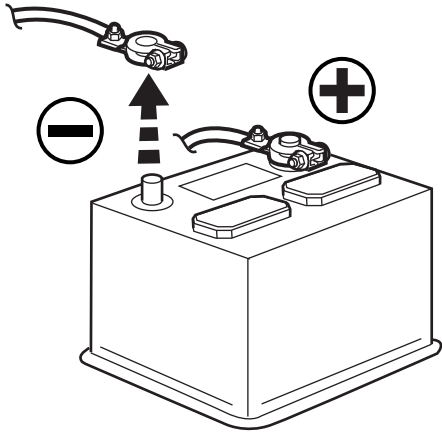

### CONTENTS:

Item	Qty.	Description
(A)	1	Mounting Bracket
(B)	1	Template
(C)	1	T-Harness
(D)	1	Antenna Adapter
(E)	7	Tie Straps
(F)	1	Mercury Warning Label
(G)	1	Shroud
(H)	8	Self-tapping Screws
(J)	1	DVD Unit
(K)	4	DVD Mounting Screws
(L)	1	Foam Tape
(M)	1	Wire Harness
(N)	1	FM Modulator
(O)	1	Owner's Manual
(P)	4	Batteries
(Q)	1	DVD Remote Control
(R)	2	Headphones
(S)	4	Screw Cover
(T)	2	Shroud Screws
(U)	4	J-nuts
(V)	6	Foam Tape
(W)	1	Heat Shrink