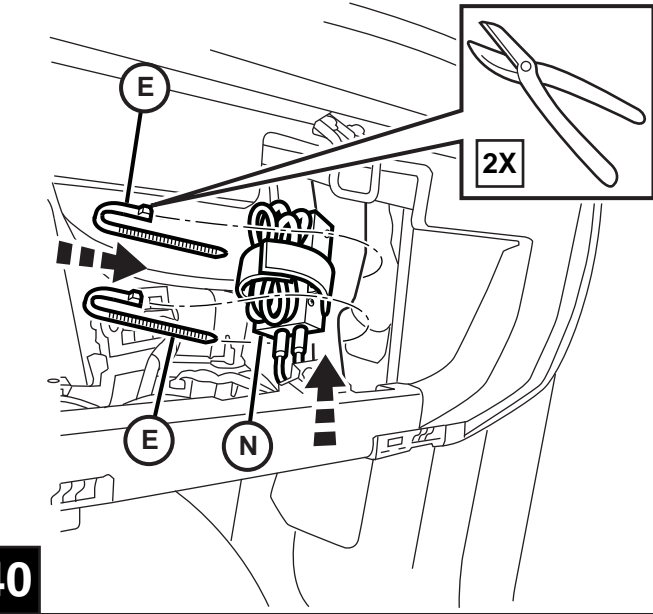

35

36

37

FM MODULATOR (ITEM "N") DIP SWITCH SETTINGS FOR NAFTA/BUX FREQUENCIES.

OFF	ON	1	2	3	4	87.9	BUX ONLY
OFF	ON	1	2	3	4	88.1	
OFF	ON	1	2	3	4	88.3	
OFF	ON	1	2	3	4	88.5	
OFF	ON	1	2	3	4	88.7	
OFF	ON	1	2	3	4	88.9	

US/CAN

38

39

40