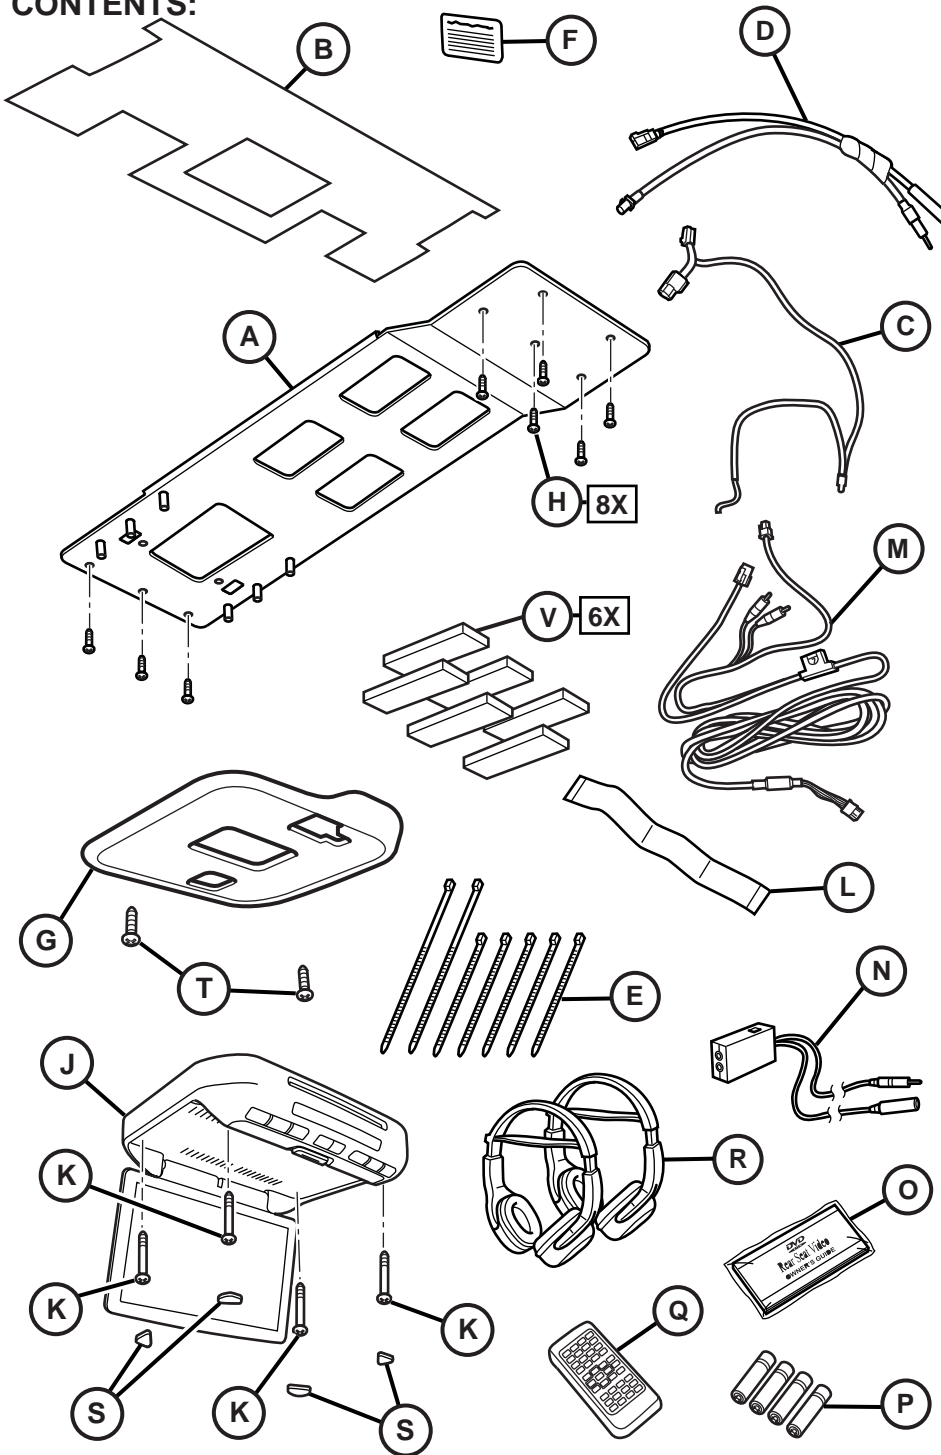

JEEP LIBERTY

10" Video Entertainment System

TOOLS REQUIRED:

CONTENTS: