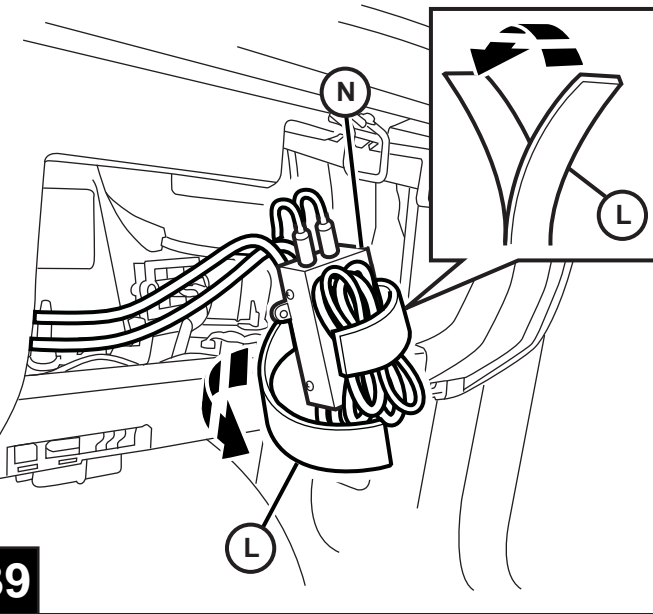

35

36

37

FM MODULATOR (ITEM "N") DIP SWITCH SETTINGS FOR NAFTA/BUX FREQUENCIES.

OFF	ON	1	2	3	4	87.9	BUX ONLY
OFF	ON	1	2	3	4	88.1	
OFF	ON	1	2	3	4	88.3	
OFF	ON	1	2	3	4	88.5	
OFF	ON	1	2	3	4	88.7	
OFF	ON	1	2	3	4	88.9	

US/CAN

38

39

40