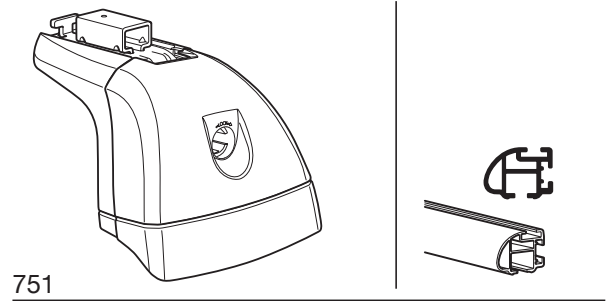

# FIAT Doblo, 4-dr Van, 10-

This Kit is only for vehicles with fixpoint mounting.

ISO 11154-E

# FIAT Doblo, 4-dr Van, 10-

1