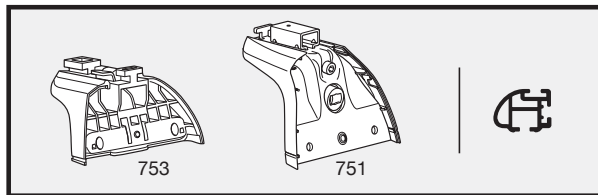

# FIAT Doblo, 4-dr Van, 10-

This Kit is only for vehicles with fixpoint mounting.

ISO 11154-E

# FIAT Doblo, 4-dr Van, 10-

1