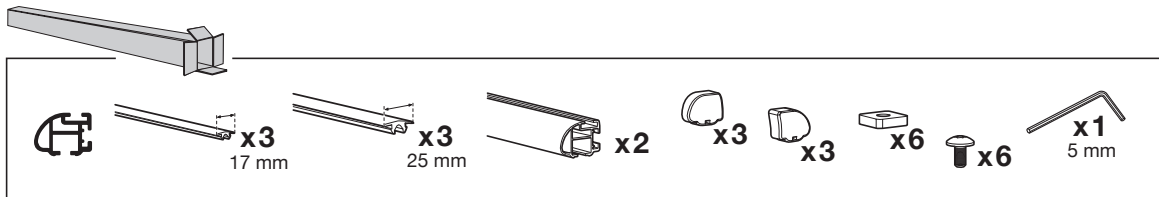

# FIAT Doblo, 4-dr Van, 10-

This Kit is only for vehicles with fixpoint mounting.

ISO 11154-E

# FIAT Doblo, 4-dr Van, 10-

1

# FIAT Doblo, 4-dr Van, 10-

4

 x6

5 mm  x1

A

B

C