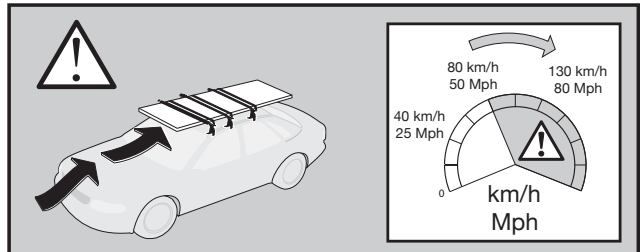

# FIAT Doblo, 4-dr Van, 10-

This Kit is only for vehicles with fixpoint mounting.

ISO 11154-E