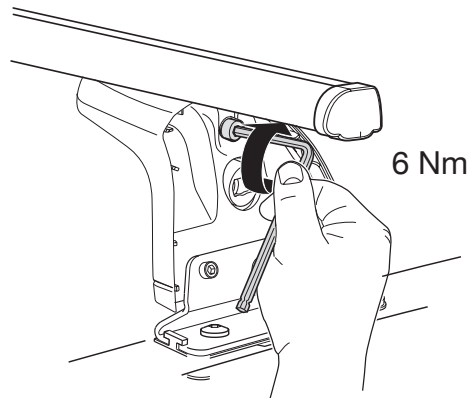

FIAT Doblo, 4-dr Van, 10-

5

A

B

C