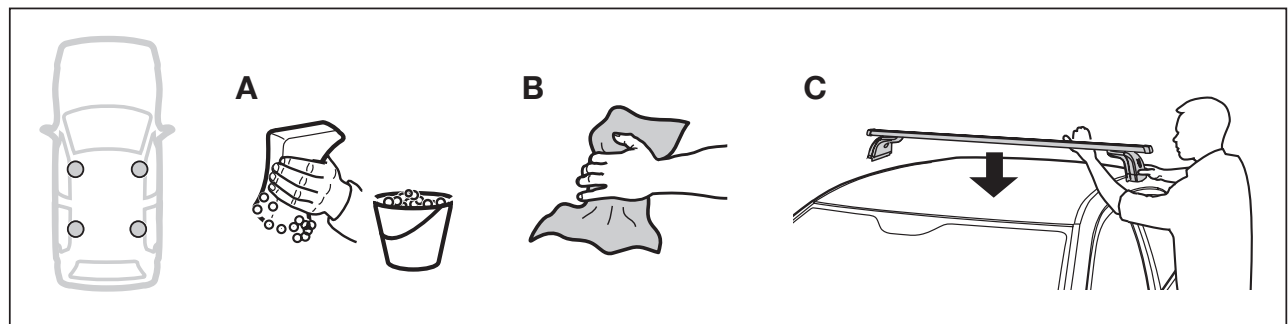

# FIAT Doblo, 4-dr Van, 10-

This Kit is only for vehicles with fixpoint mounting.

ISO 11154-E