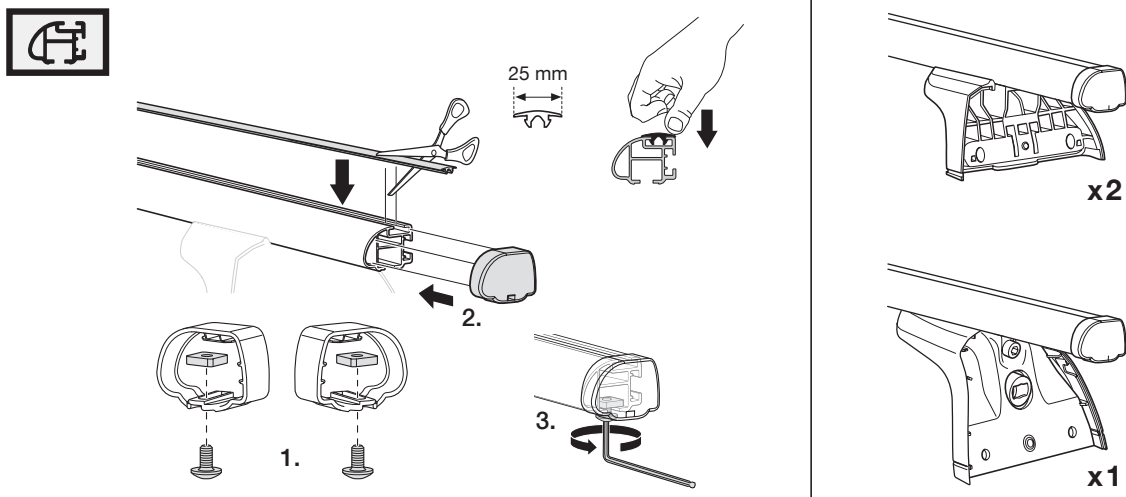

FIAT Doblo, 4-dr Van, 10-

1