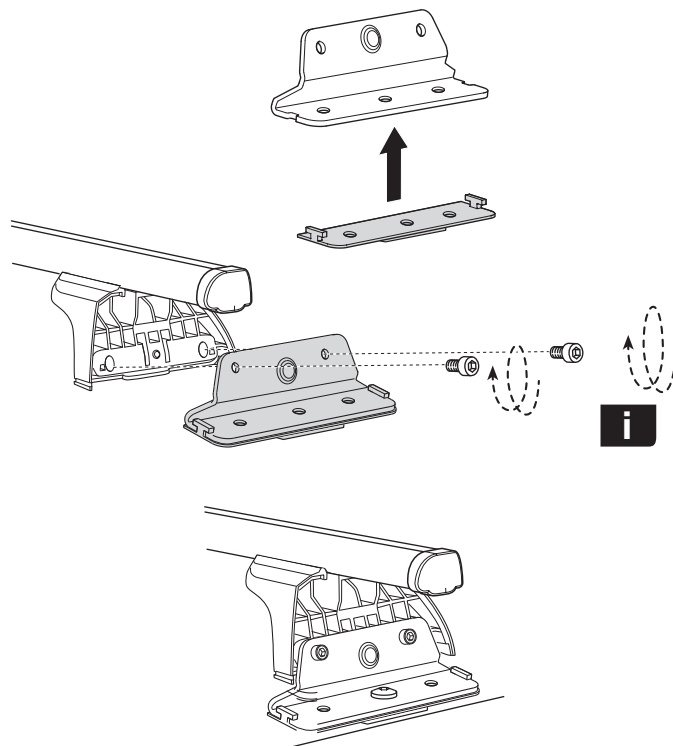

FIAT Doblo, 4-dr Van, 10-

2

i
GB Only a few turns
F Quelques tours uniquement
E Sólo algunas vueltas