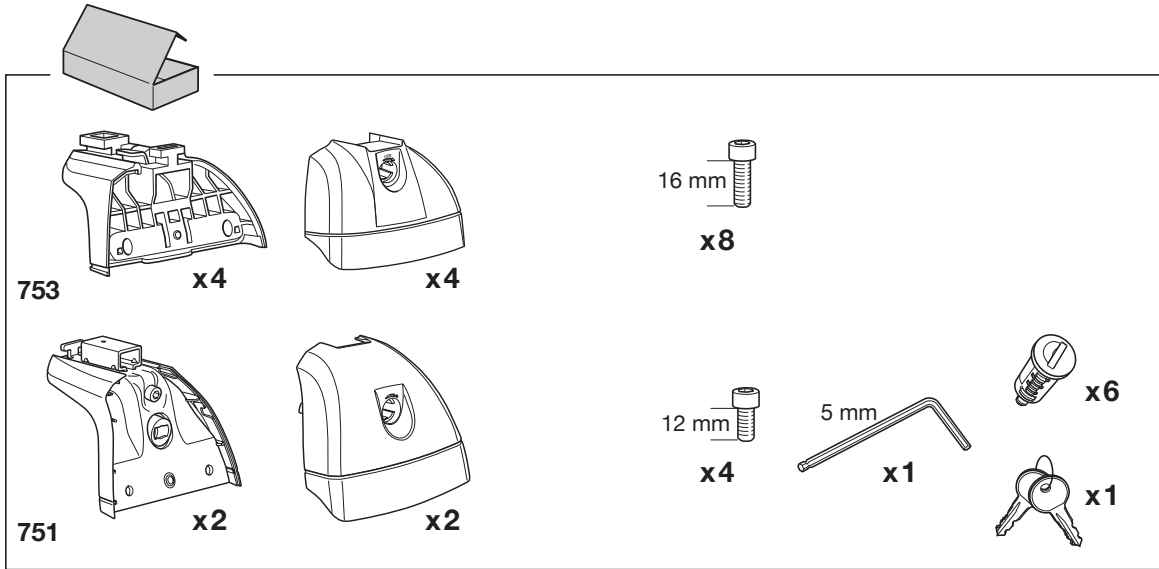

FIAT Doblo, 4-dr Van, 10-

1