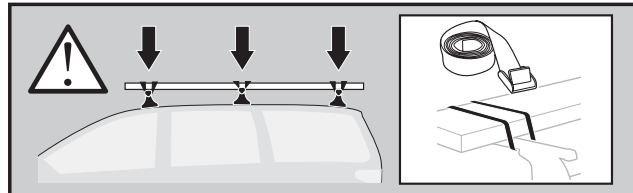

# FIAT Doblo, 4-dr Van, 10-

This Kit is only for vehicles with fixpoint mounting.

ISO 11154-E